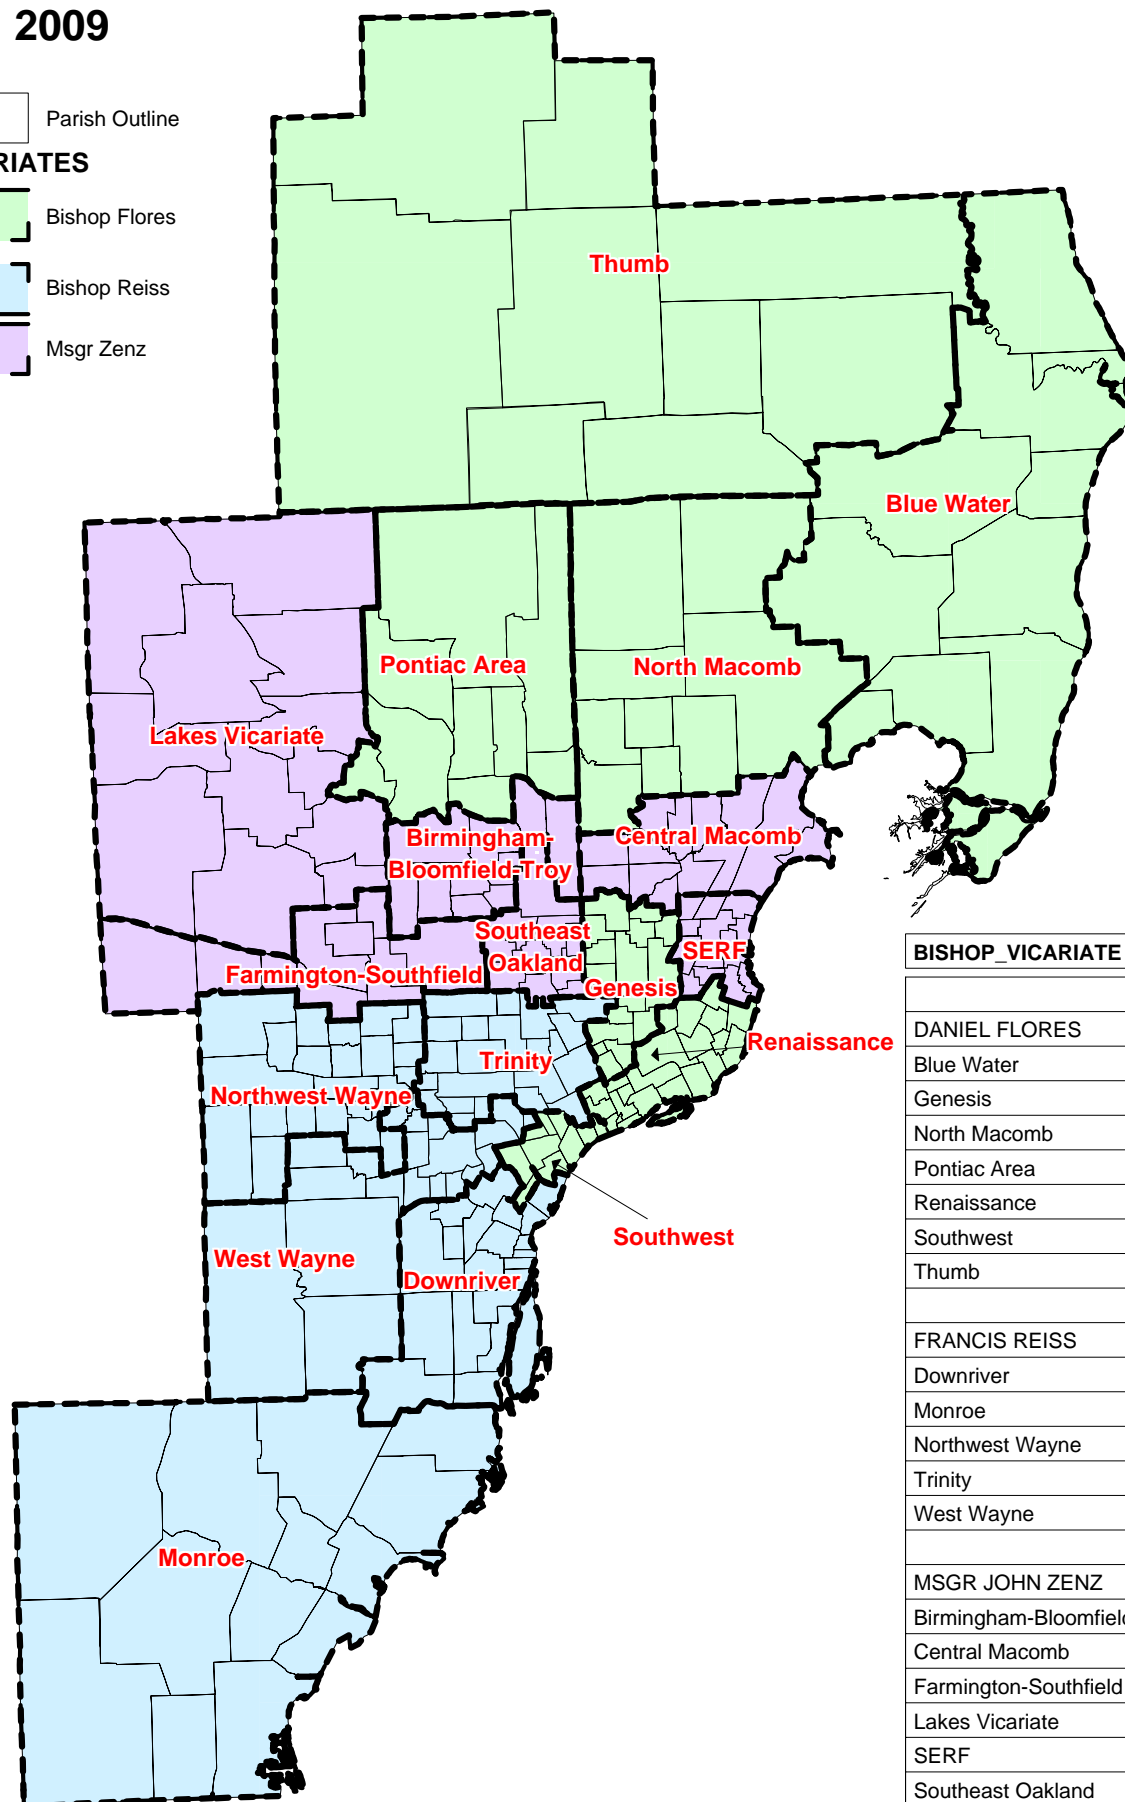

# Vicariate Alignment - Archdiocese of Detroit

### VICARIATES

Bishop Flores

Bishop Reiss

Msgr Zenz

BISHOP_VICARIATE	PARISHES
DANIEL FLORES	95 (105 Sites)
Blue Water	10 (18)
Genesis	18
North Maccomb	9
Pontiac Area	10 (12)
Renaissance	26
Southwest	12
Thumb	10
FRANCIS REISS	102 Total
Downriver	22
Monroe	14
Northwest Wayne	23
Trinity	21
West Wayne	22
MSGR JOHN ZENZ	76 (77 Sites)
Birmingham-Bloomfield-Troy	10
Central Maccomb	16
Farmington-Southfield	13
Lakes Vicariate	12
SERF	14 (15)
Southeast Oakland	11