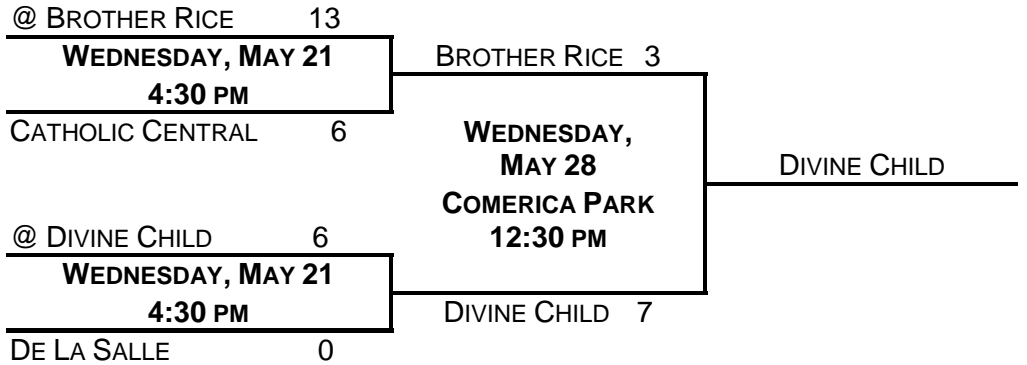

# 2008 Catholic League Baseball Playoffs & Championships

## A-B Division