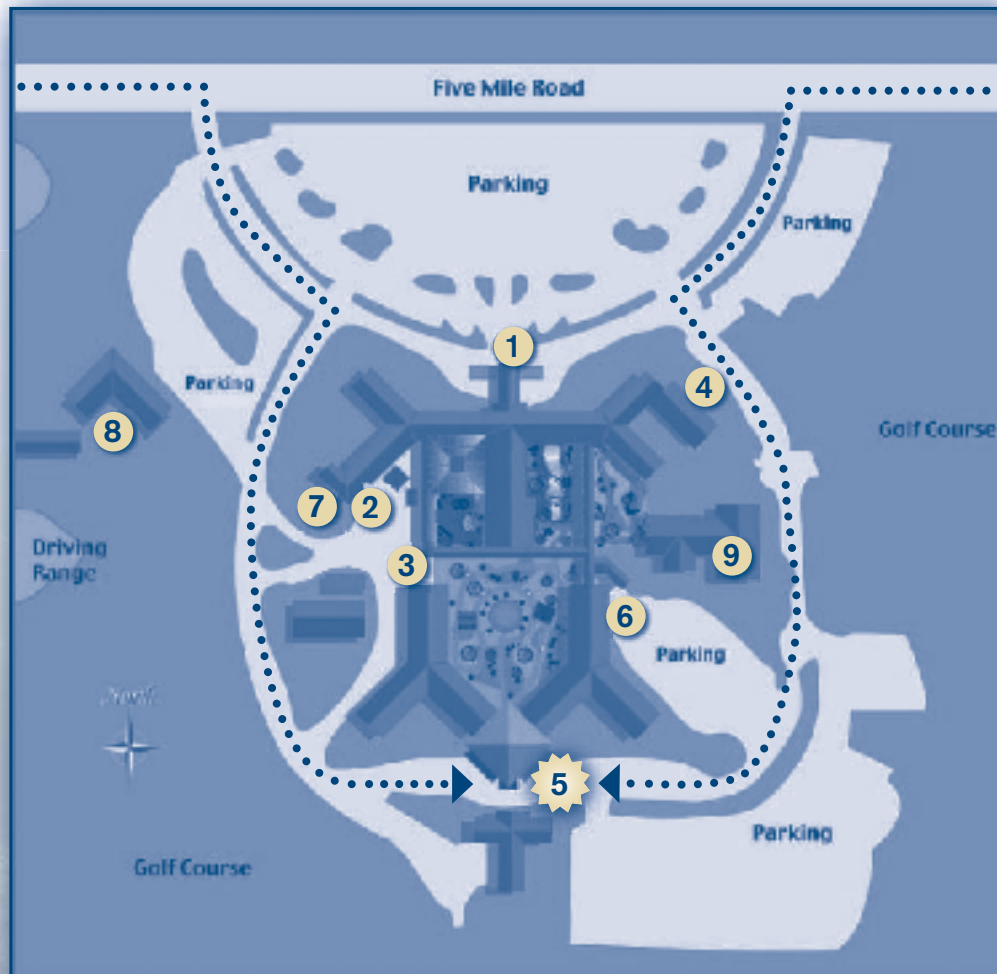

#### From the Ohio Border:

I-75 North to I-275 North to M-14 West (Ann Arbor). Take 1st exit, (Sheldon Rd.) and turn right at the top of the ramp. Turn right at 2nd light, (5 Mile Rd.) and drive less than ¼ mile to St. John's Center.

# Map and Directions

## THE RETREAT CENTER

AT ST. JOHN'S

Workshops | Retreats | Programs

- 1 Conference Center Main Entrance/Main Chapel
- 2 Conference Center Kitchen Delivery
- 3 Conference/Wedding Deliveries (bands, displays, florists, etc.)
- 4 Hotel

- 5 Retreat Center Main Entrance/Lower Chapel
- 6 Grande Ballroom Entrance and Parking
- 7 Pro Shop/Mission Grille
- 8 Carl's Golfland/Driving Range
- 9 Activity Room