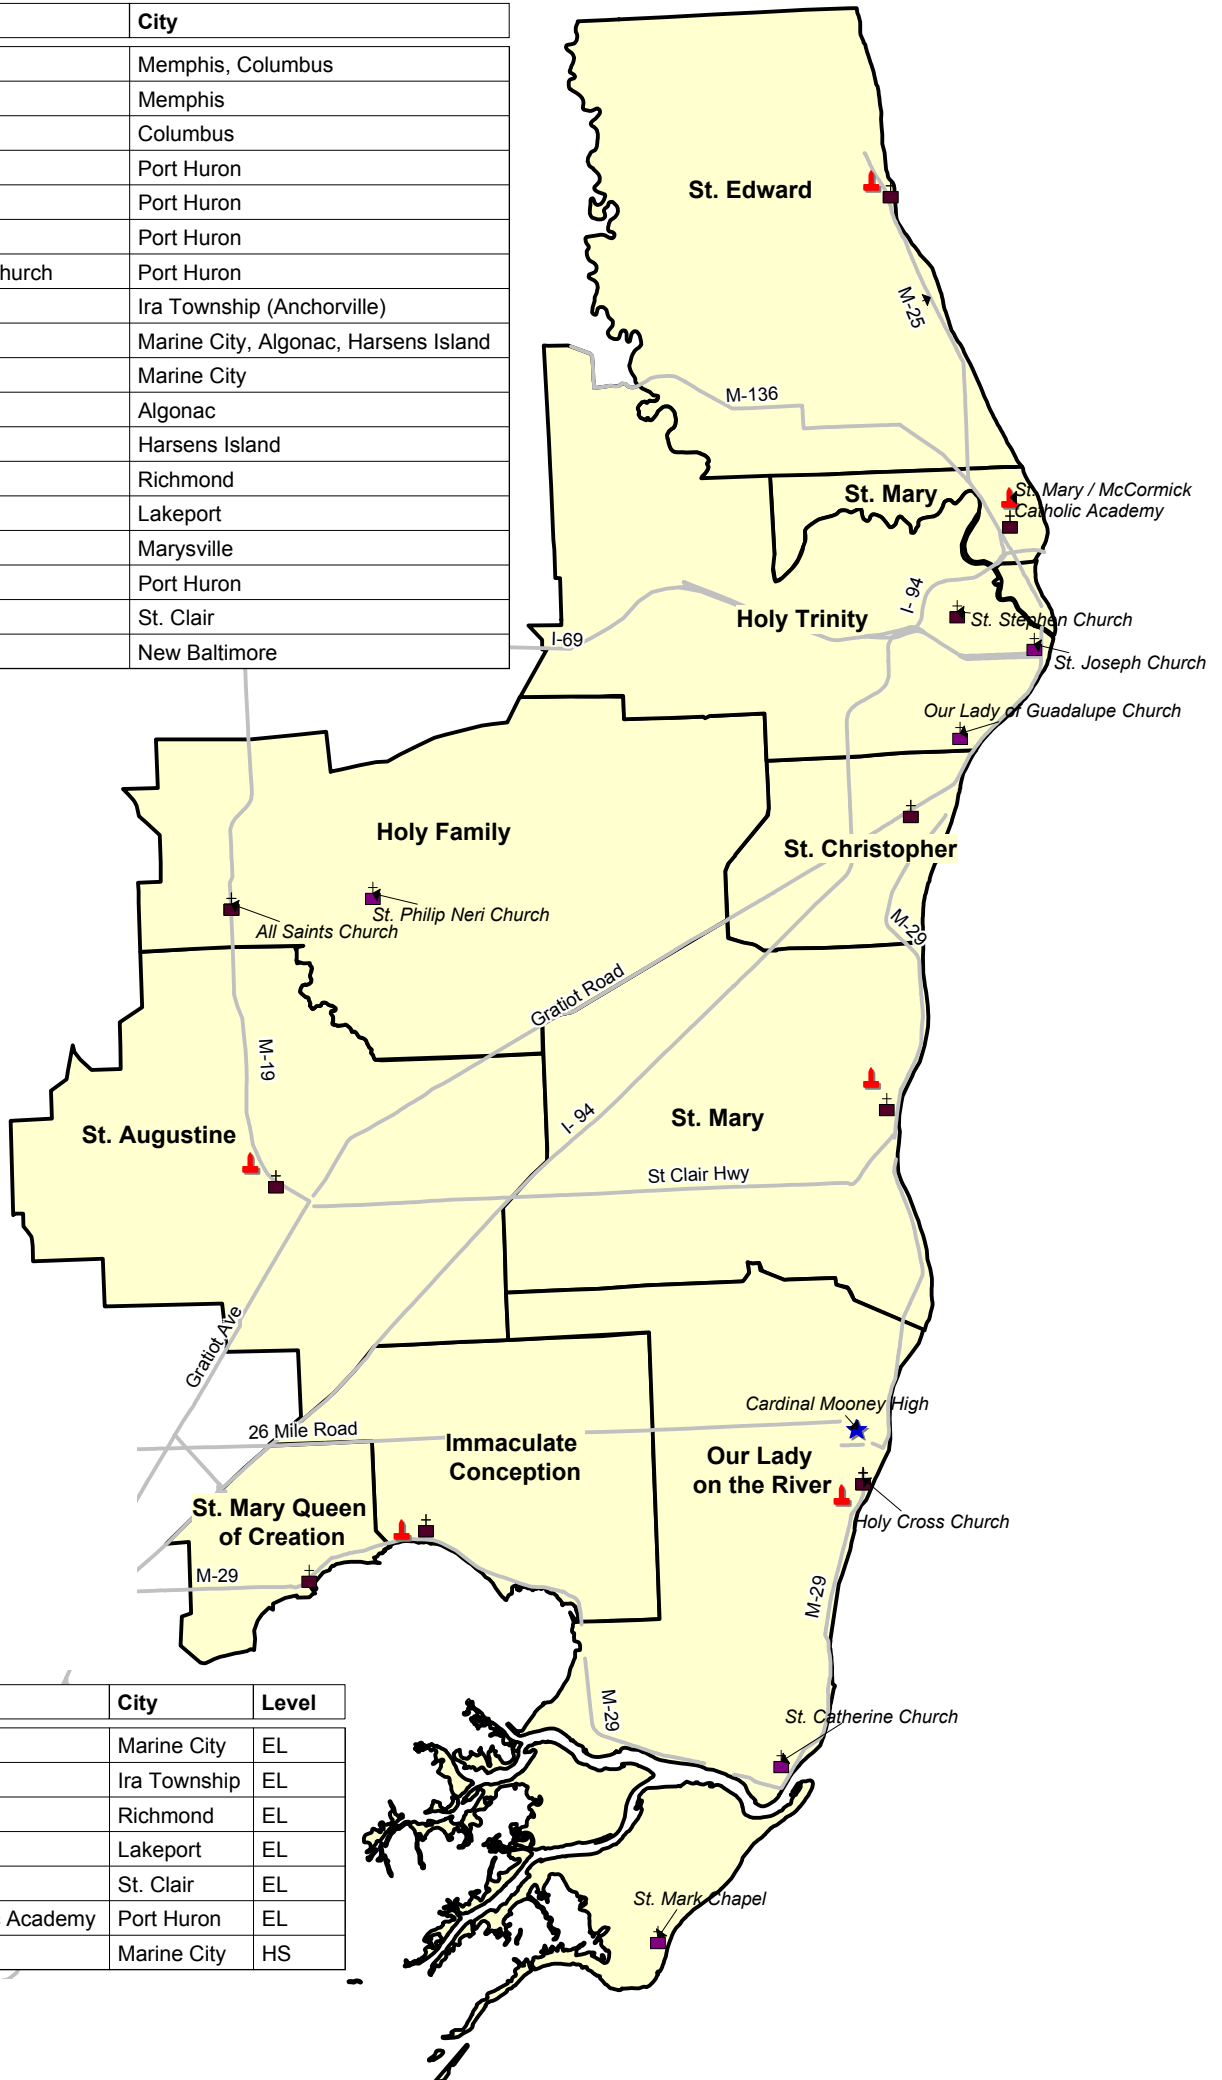

NORTHEAST REGION

BLUE WATER VICARIATE

July, 2008

LEGEND

- | | | | |
|---|---------------------------------|---|------------|
|  | Parish (Unless noted otherwise) |  | Elementary |
|  | Parish Outline |  | High |

Parish	City
Holy Family	Memphis, Columbus
All Saints Church	Memphis
St. Philip Neri Church	Columbus
Holy Trinity	Port Huron
St. Stephen Church	Port Huron
St. Joseph Church	Port Huron
Our Lady of Guadalupe Church	Port Huron
Immaculate Conception	Ira Township (Anchorville)
Our Lady on the River	Marine City, Algonac, Harsens Island
Holy Cross Church	Marine City
St. Catherine Church	Algonac
St. Mark Chapel	Harsens Island
St. Augustine	Richmond
St. Edward on the Lake	Lakeport
St. Christopher	Marysville
St. Mary	Port Huron
St. Mary	St. Clair
St. Mary Queen of Creation	New Baltimore

School	City	Level
Holy Cross	Marine City	EL
Immaculate Conception	Ira Township	EL
St. Augustine	Richmond	EL
St. Edward on The Lake	Lakeport	EL
St. Mary	St. Clair	EL
St. Mary / McCormick Catholic Academy	Port Huron	EL
Cardinal Mooney High	Marine City	HS