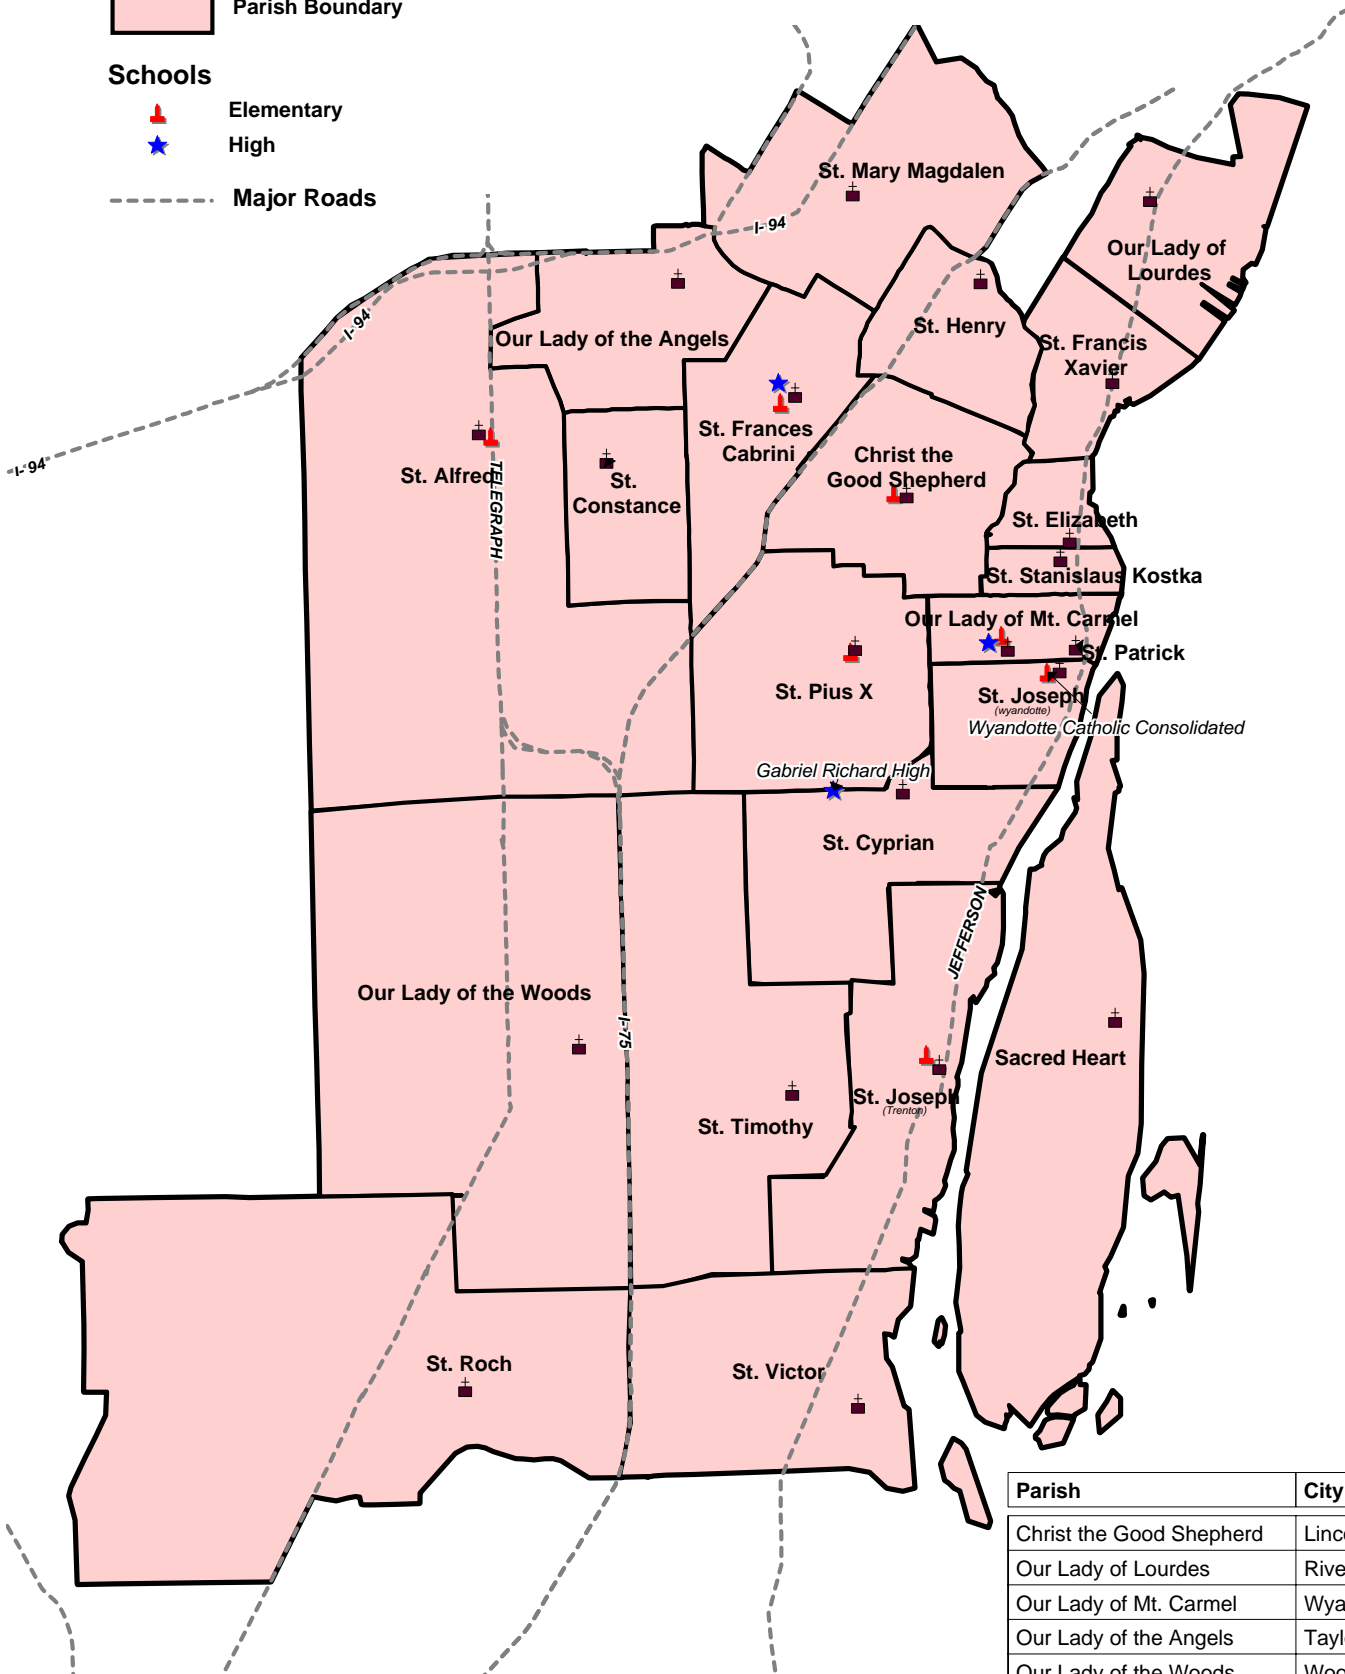

SOUTH REGION DOWNRIVER VICARIATE

July, 2009

LEGEND

-  Parish
-  Parish Boundary

Schools

-  Elementary
-  High

 Major Roads

School	City	Level
Cabrini Elementary & Middle	Allen Park	EL
Cabrini High School	Allen Park	HS
Christ The Good Shepherd	Lincoln Park	EL
Gabriel Richard High	Riverview	HS
Our Lady of Mt. Carmel Elem.	Wyandotte	EL
Our Lady of Mt. Carmel High	Wyandotte	HS
St. Alfred	Taylor	EL
St. Joseph	Trenton	EL
St. Pius X	Southgate	EL
Wyandotte Catholic Consolidated	Wyandotte	EL

Parish	City
Christ the Good Shepherd	Lincoln Park
Our Lady of Lourdes	River Rouge
Our Lady of Mt. Carmel	Wyandotte
Our Lady of the Angels	Taylor
Our Lady of the Woods	Woodhaven
Sacred Heart	Grosse Ile
St. Alfred	Taylor
St. Constance	Taylor
St. Cyprian	Riverview
St. Elizabeth	Wyandotte
St. Frances Cabrini	Allen Park
St. Francis Xavier	Ecorse
St. Henry	Lincoln Park
St. Joseph	Trenton
St. Joseph	Wyandotte
St. Mary Magdalen	Melvindale
St. Patrick	Wyandotte
St. Pius X	Southgate
St. Roch	Flat Rock
St. Stanislaus Kostka	Wyandotte
St. Timothy	Trenton
St. Victor	Gibraltar