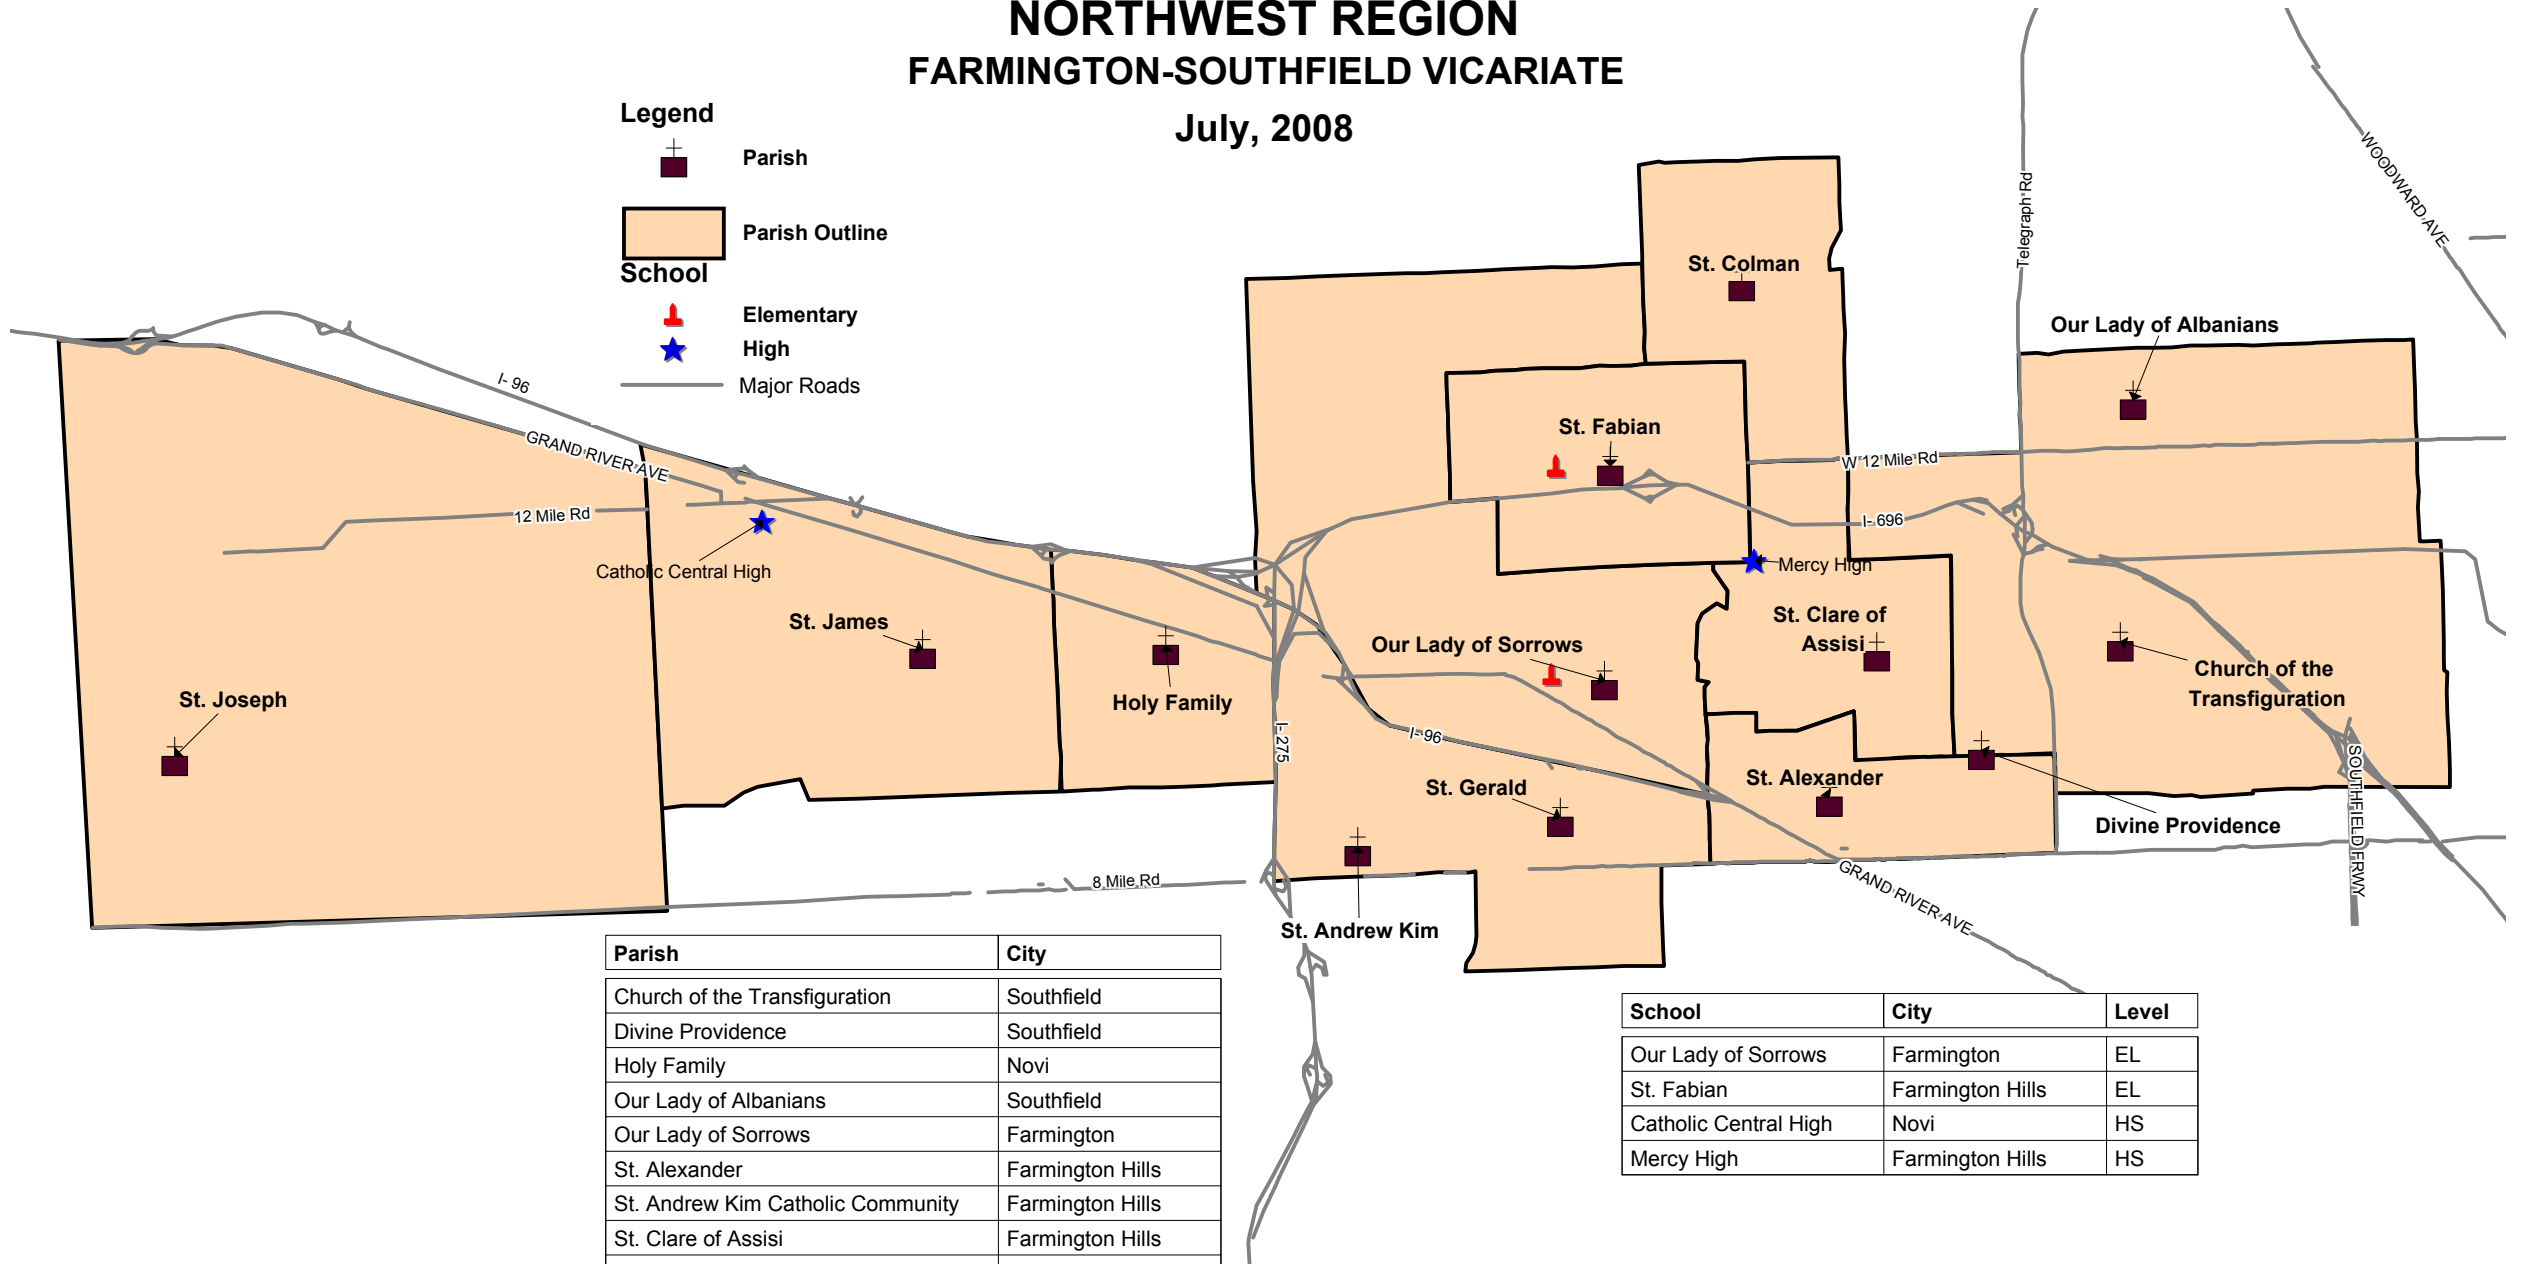

# NORTHWEST REGION FARMINGTON-SOUTHFIELD VICARIATE

July, 2008

**Legend**

-  Parish
-  Parish Outline
- School**
-  Elementary
-  High
-  Major Roads

Parish	City
Church of the Transfiguration	Southfield
Divine Providence	Southfield
Holy Family	Novi
Our Lady of Albanians	Southfield
Our Lady of Sorrows	Farmington
St. Alexander	Farmington Hills
St. Andrew Kim Catholic Community	Farmington Hills
St. Clare of Assisi	Farmington Hills
St. Colman	Farmington Hills
St. Fabian	Farmington Hills
St. Gerald	Farmington
St. James	Novi
St. Joseph	South Lyon

School	City	Level
Our Lady of Sorrows	Farmington	EL
St. Fabian	Farmington Hills	EL
Catholic Central High	Novi	HS
Mercy High	Farmington Hills	HS