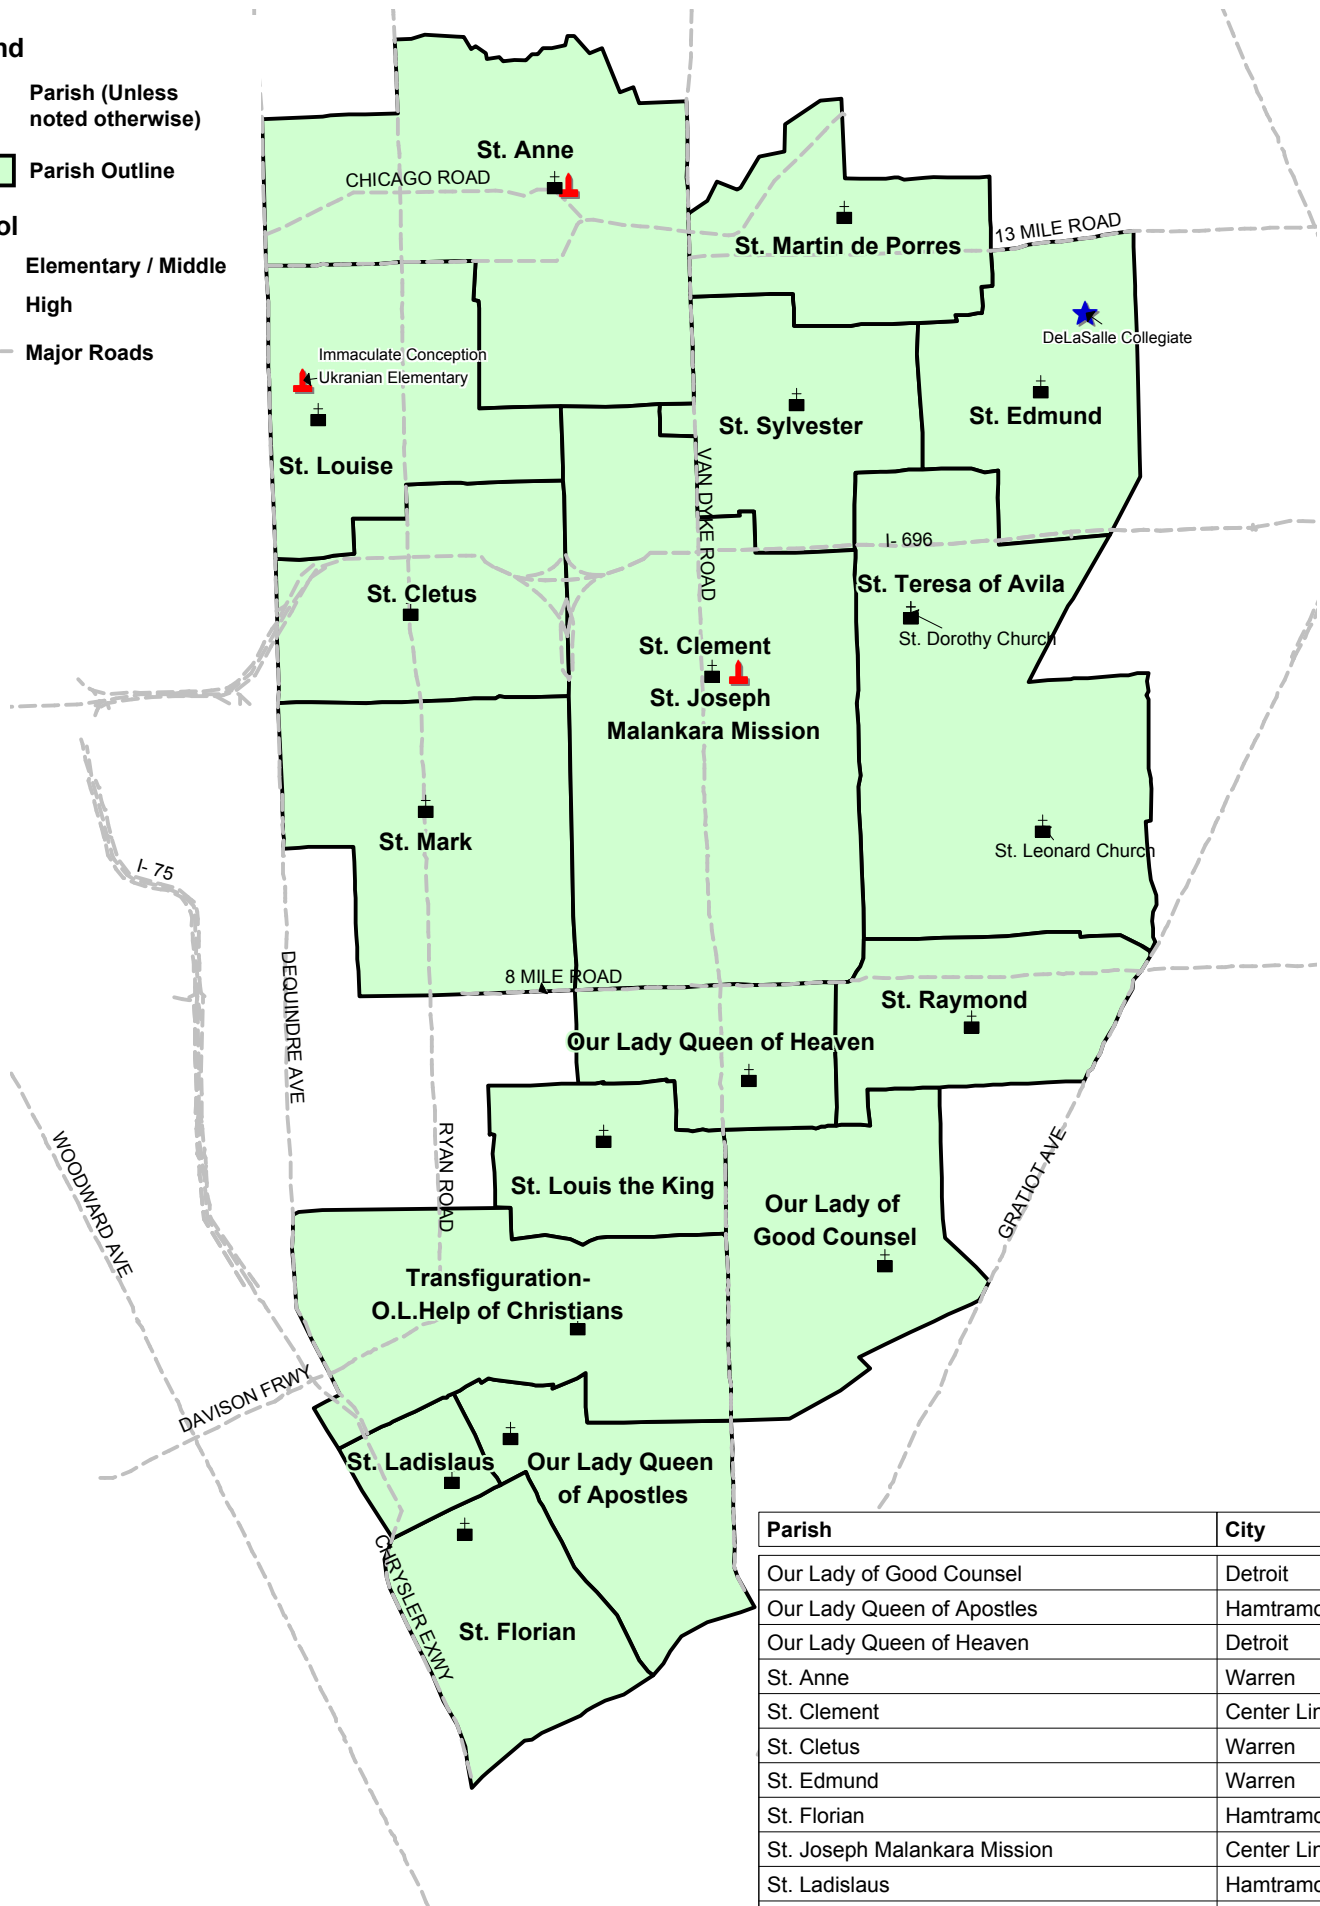

# NORTHEAST REGION

### Legend

 Parish (Unless noted otherwise)

 Parish Outline

### School

 Elementary / Middle

 High

 Major Roads

School	City	Level
Immaculate Conception Ukranian Elemenatry	Warren	EL
St. Anne	Warren	EL
St. Clement Elementary	Center Line	EL
DeLaSalle Collegiate	Warren	HS

Parish	City
Our Lady of Good Counsel	Detroit
Our Lady Queen of Apostles	Hamtramck
Our Lady Queen of Heaven	Detroit
St. Anne	Warren
St. Clement	Center Line
St. Cletus	Warren
St. Edmund	Warren
St. Florian	Hamtramck
St. Joseph Malankara Mission	Center Line
St. Ladislaus	Hamtramck
St. Louis the King	Detroit
St. Louise	Warren
St. Mark	Warren
St. Martin de Porres	Warren
St. Raymond	Detroit
St. Sylvester	Warren
St. Teresa of Avila	Warren
St. Dorothy Church	Warren
St. Leonard Church	Warren
Transfiguration - Our Lady Help of Christians	Detroit