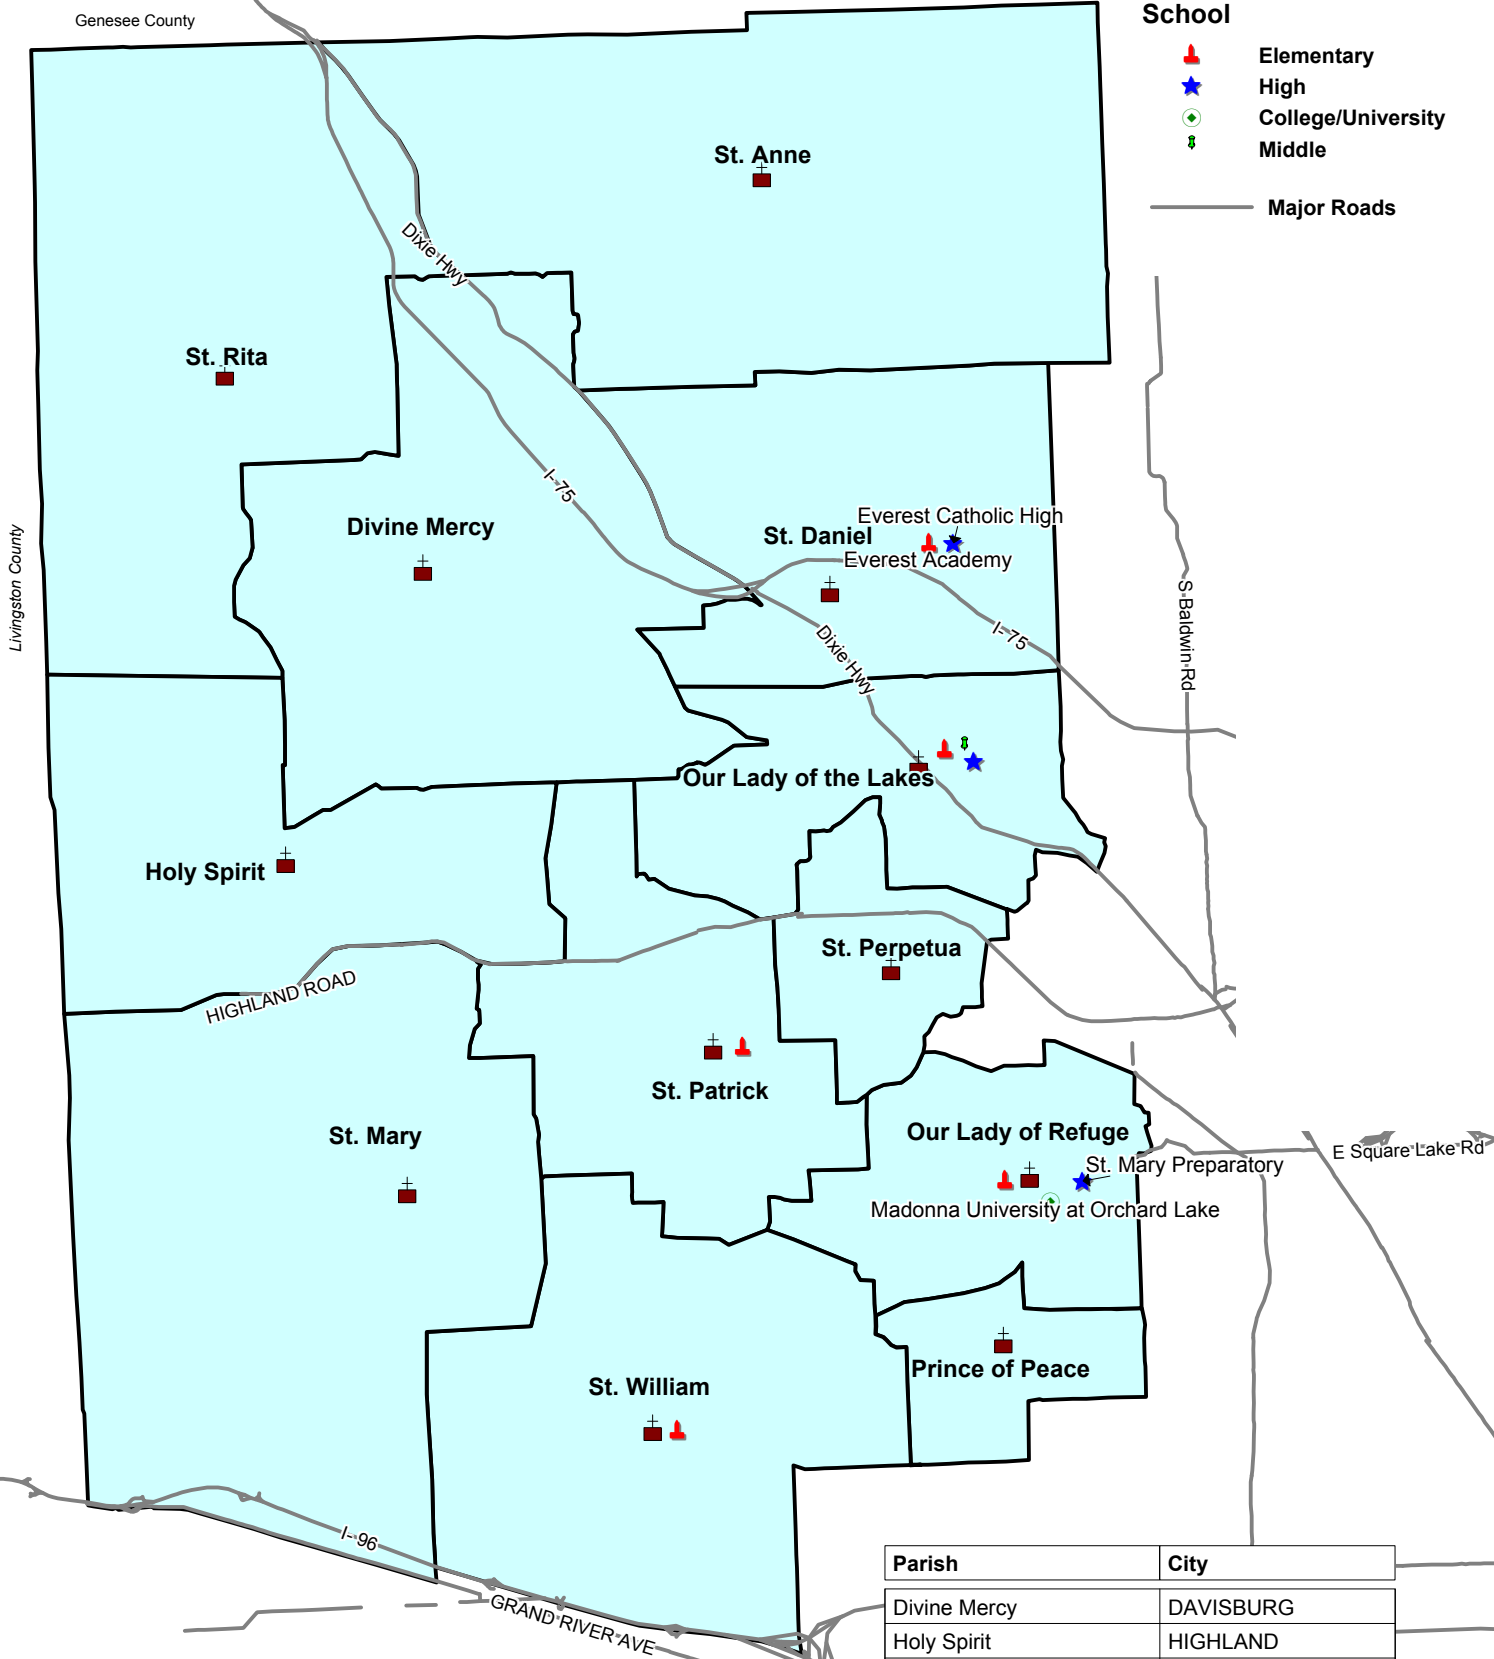

NORTHWEST REGION

LAKES VICARIATE

July, 2008

Legend

-  Parish
-  Parish Outline

School

-  Elementary
-  High
-  College/University
-  Middle

 Major Roads

School	City	Level
Everest Academy	Clarkston	EL
Everest Catholic High	Clarkston	HS
Madonna University at Orchard Lake	Orchard Lake	Univ
Our Lady of Refuge	Orchard Lake	EL
Our Lady of the Lakes Elem. & Middle	Waterford	EL/MS
Our Lady of the Lakes High	Waterford	HS
St. Mary Preparatory	Orchard Lake	HS
St. Patrick	White Lake	EL
St. William	Walled Lake	EL

Parish	City
Divine Mercy	DAVISBURG
Holy Spirit	HIGHLAND
Our Lady of Refuge	ORCHARD LAKE
Our Lady of the Lakes	WATERFORD
Prince of Peace	WEST BLOOMFIELD
St. Anne	ORTONVILLE
St. Daniel	CLARKSTON
St. Mary	MILFORD
St. Patrick	WHITE LAKE
St. Perpetua	WATERFORD
St. Rita	HOLLY
St. William	WALLED LAKE