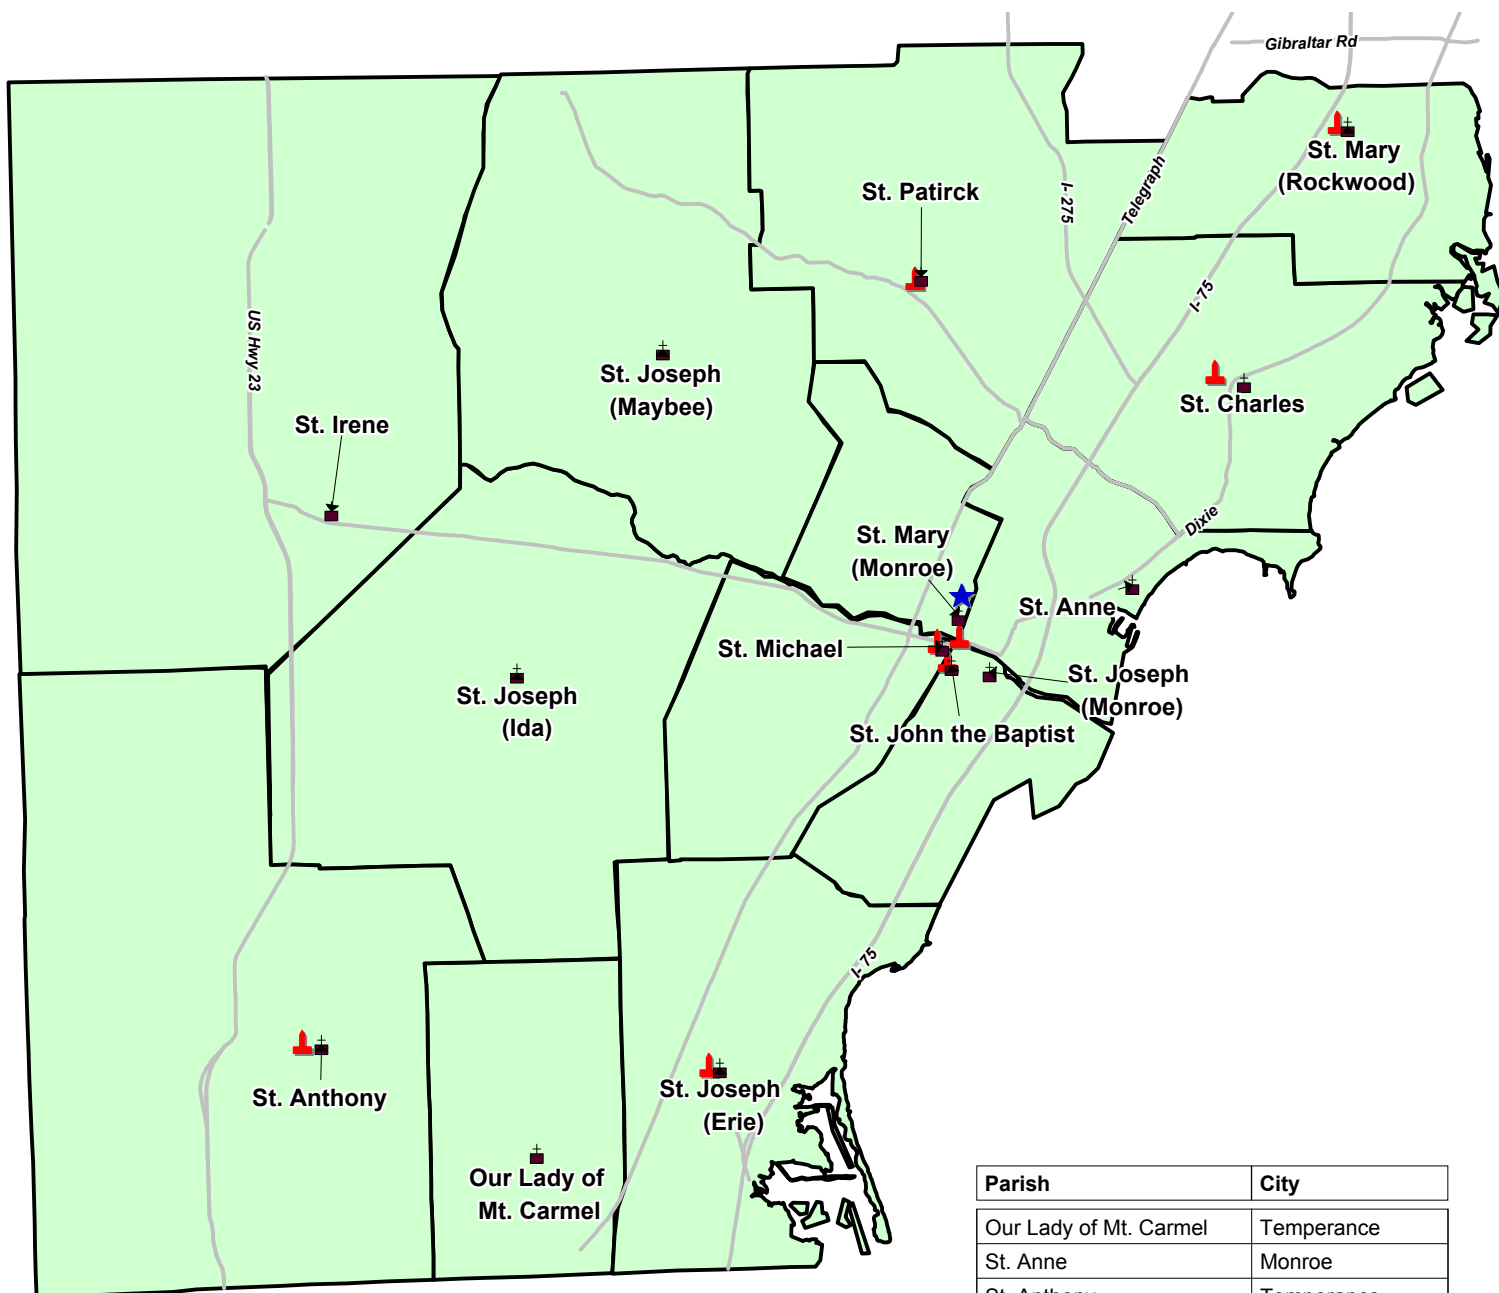

SOUTH REGION MONROE VICARIATE

July, 2008

LEGEND

 Parish

 Parish Boundary

Schools

 Elementary

 High

 Major Roads

| School | City | Level |
|--------------------------------|------------|-------|
| St. Anthony | Temperance | EL |
| St. Charles | Newport | EL |
| St. John the Baptist | Monroe | EL |
| St. Joseph | Erie | EL |
| St. Mary | Rockwood | EL |
| St. Mary | Monroe | EL |
| St. Michael | Monroe | EL |
| St. Patrick | Carleton | EL |
| St. Mary Catholic Central High | Monroe | HS |

| Parish | City |
|------------------------|------------|
| Our Lady of Mt. Carmel | Temperance |
| St. Anne | Monroe |
| St. Anthony | Temperance |
| St. Charles Borromeo | Newport |
| St. Irene | Dundee |
| St. John the Baptist | Monroe |
| St. Joseph | Ida |
| St. Joseph | Maybee |
| St. Joseph | Erie |
| St. Joseph | Monroe |
| St. Mary | Monroe |
| St. Mary | Rockwood |
| St. Michael | Monroe |
| St. Patirck | Carleton |