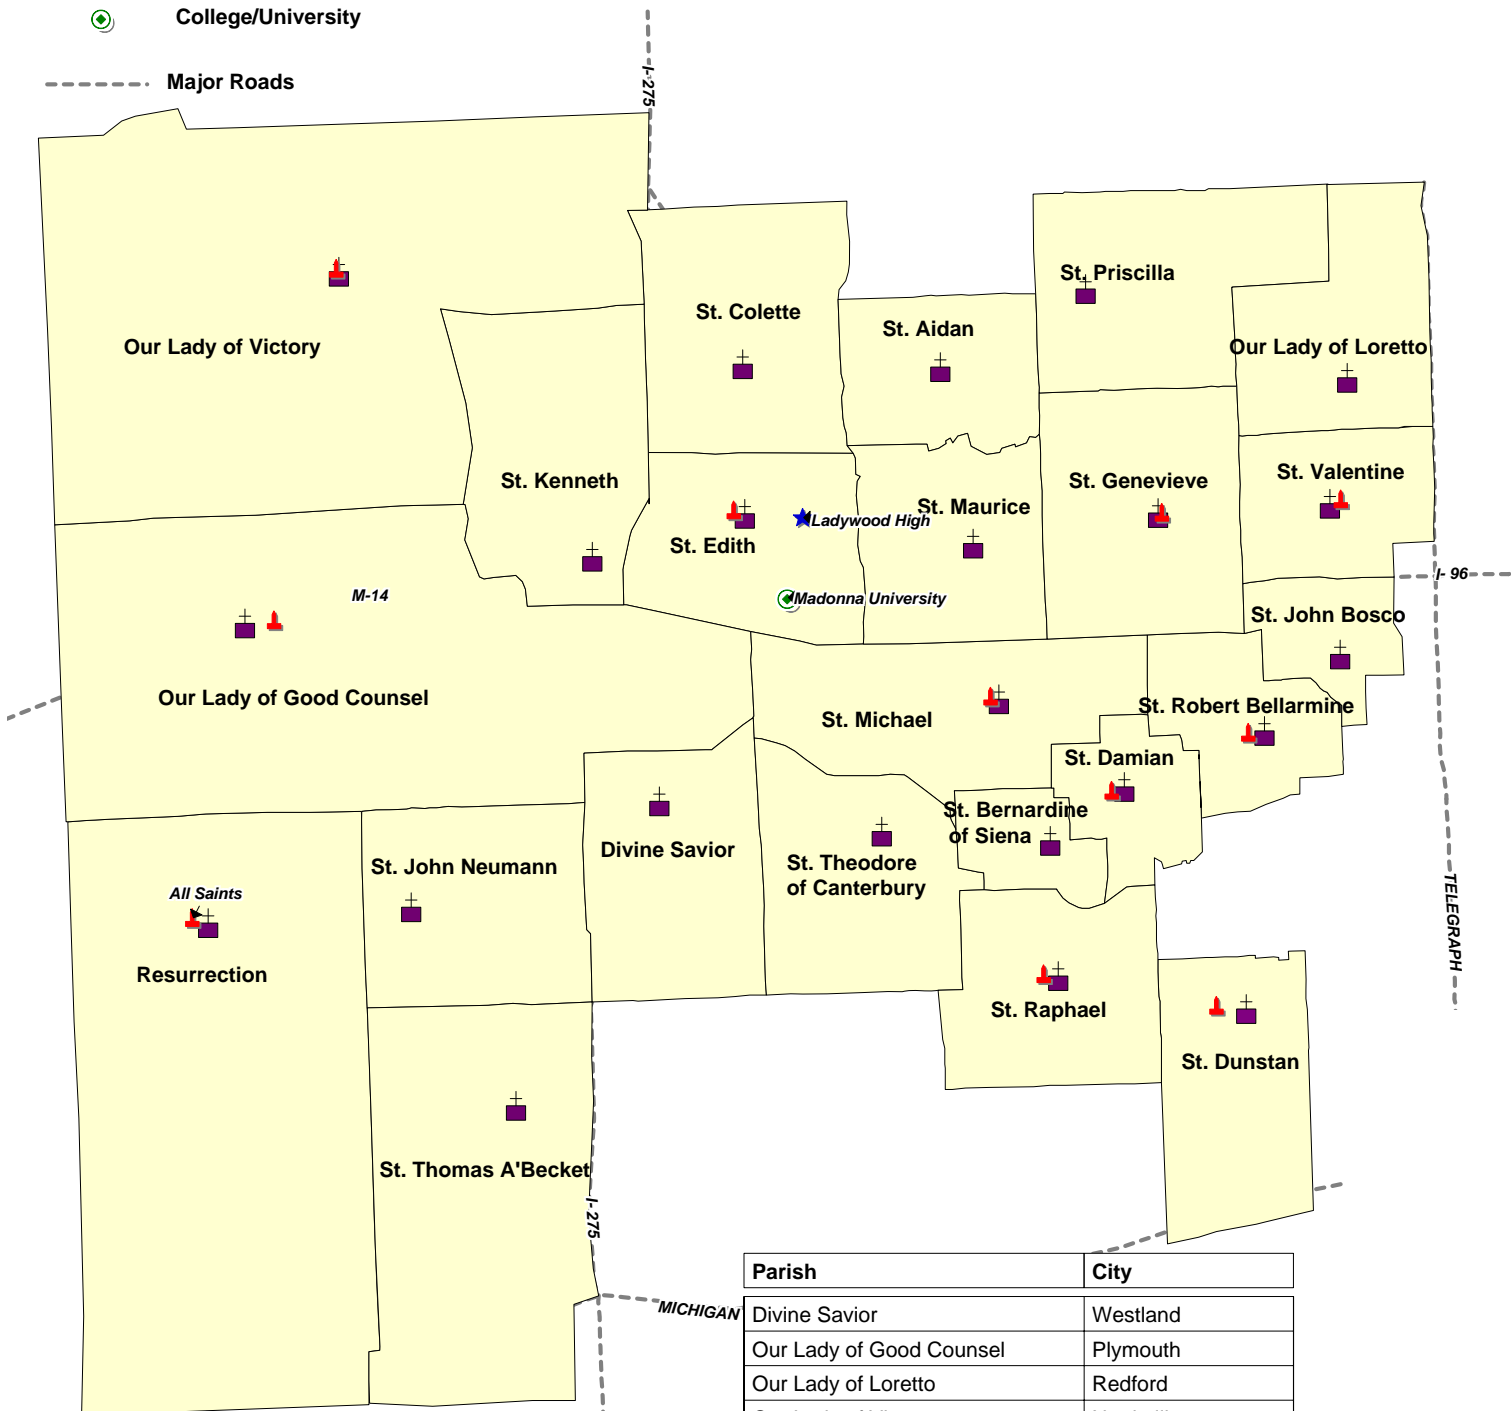

SOUTH REGION

NORTHWEST WAYNE VICARIATE

October, 2008

Legend

- Parish
- Parish Outline

Schools

- Elementary
- High
- College/University

----- Major Roads

School	City	Level
All Saints	Canton	EL
Our Lady of Good Counsel	Plymouth	EL
Our Lady of Victory	Northville	EL
St. Damian	Westland	EL
St. Dunstan	Garden City	EL
St. Edith	Livonia	EL
St. Genevieve	Livonia	EL
St. Michael	Livonia	EL
St. Raphael	Garden City	EL
St. Robert Bellarmine	Redford	EL
St. Valentine	Redford	EL
Ladywood High	Livonia	HS
Madonna University	Livonia	Univ

Parish	City
Divine Savior	Westland
Our Lady of Good Counsel	Plymouth
Our Lady of Loretto	Redford
Our Lady of Victory	Northville
Resurrection	Canton
St. Aidan	Livonia
St. Bernardine of Siena	Westland
St. Colette	Livonia
St. Damian	Westland
St. Dunstan	Garden City
St. Edith	Livonia
St. Genevieve	Livonia
St. John Bosco	Redford
St. John Neumann	Canton
St. Kenneth	Plymouth
St. Maurice	Livonia
St. Michael	Livonia
St. Priscilla	Livonia
St. Raphael	Garden City
St. Robert Bellarmine	Redford
St. Theodore of Canterbury	Westland
St. Thomas A'Becket	Canton
St. Valentine	Redford