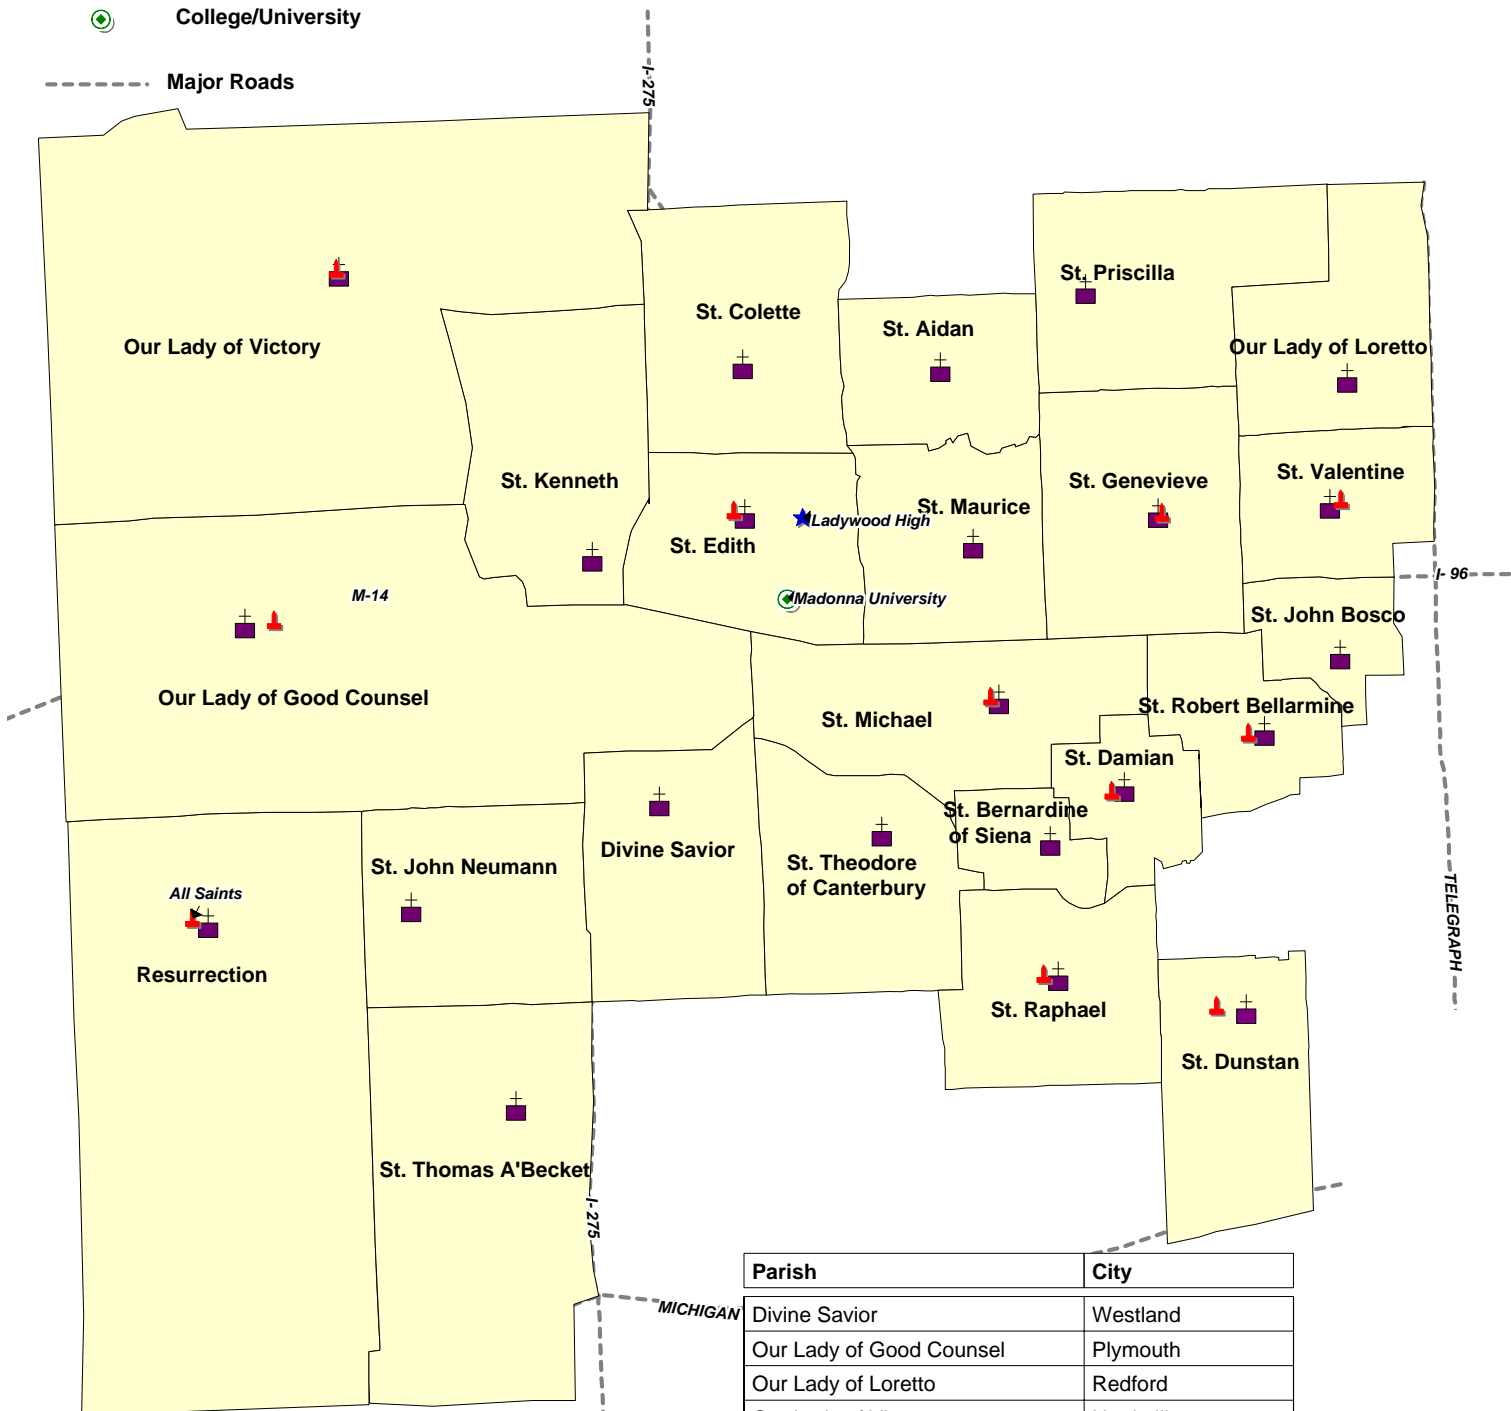

# SOUTH REGION

## NORTHWEST WAYNE VICARIATE

October, 2008

**Legend**

-  Parish
-  Parish Outline

**Schools**

-  Elementary
-  High
-  College/University

----- Major Roads

School	City	Level
All Saints	Canton	EL
Our Lady of Good Counsel	Plymouth	EL
Our Lady of Victory	Northville	EL
St. Damian	Westland	EL
St. Dunstan	Garden City	EL
St. Edith	Livonia	EL
St. Genevieve	Livonia	EL
St. Michael	Livonia	EL
St. Raphael	Garden City	EL
St. Robert Bellarmine	Redford	EL
St. Valentine	Redford	EL
Ladywood High	Livonia	HS
Madonna University	Livonia	Univ