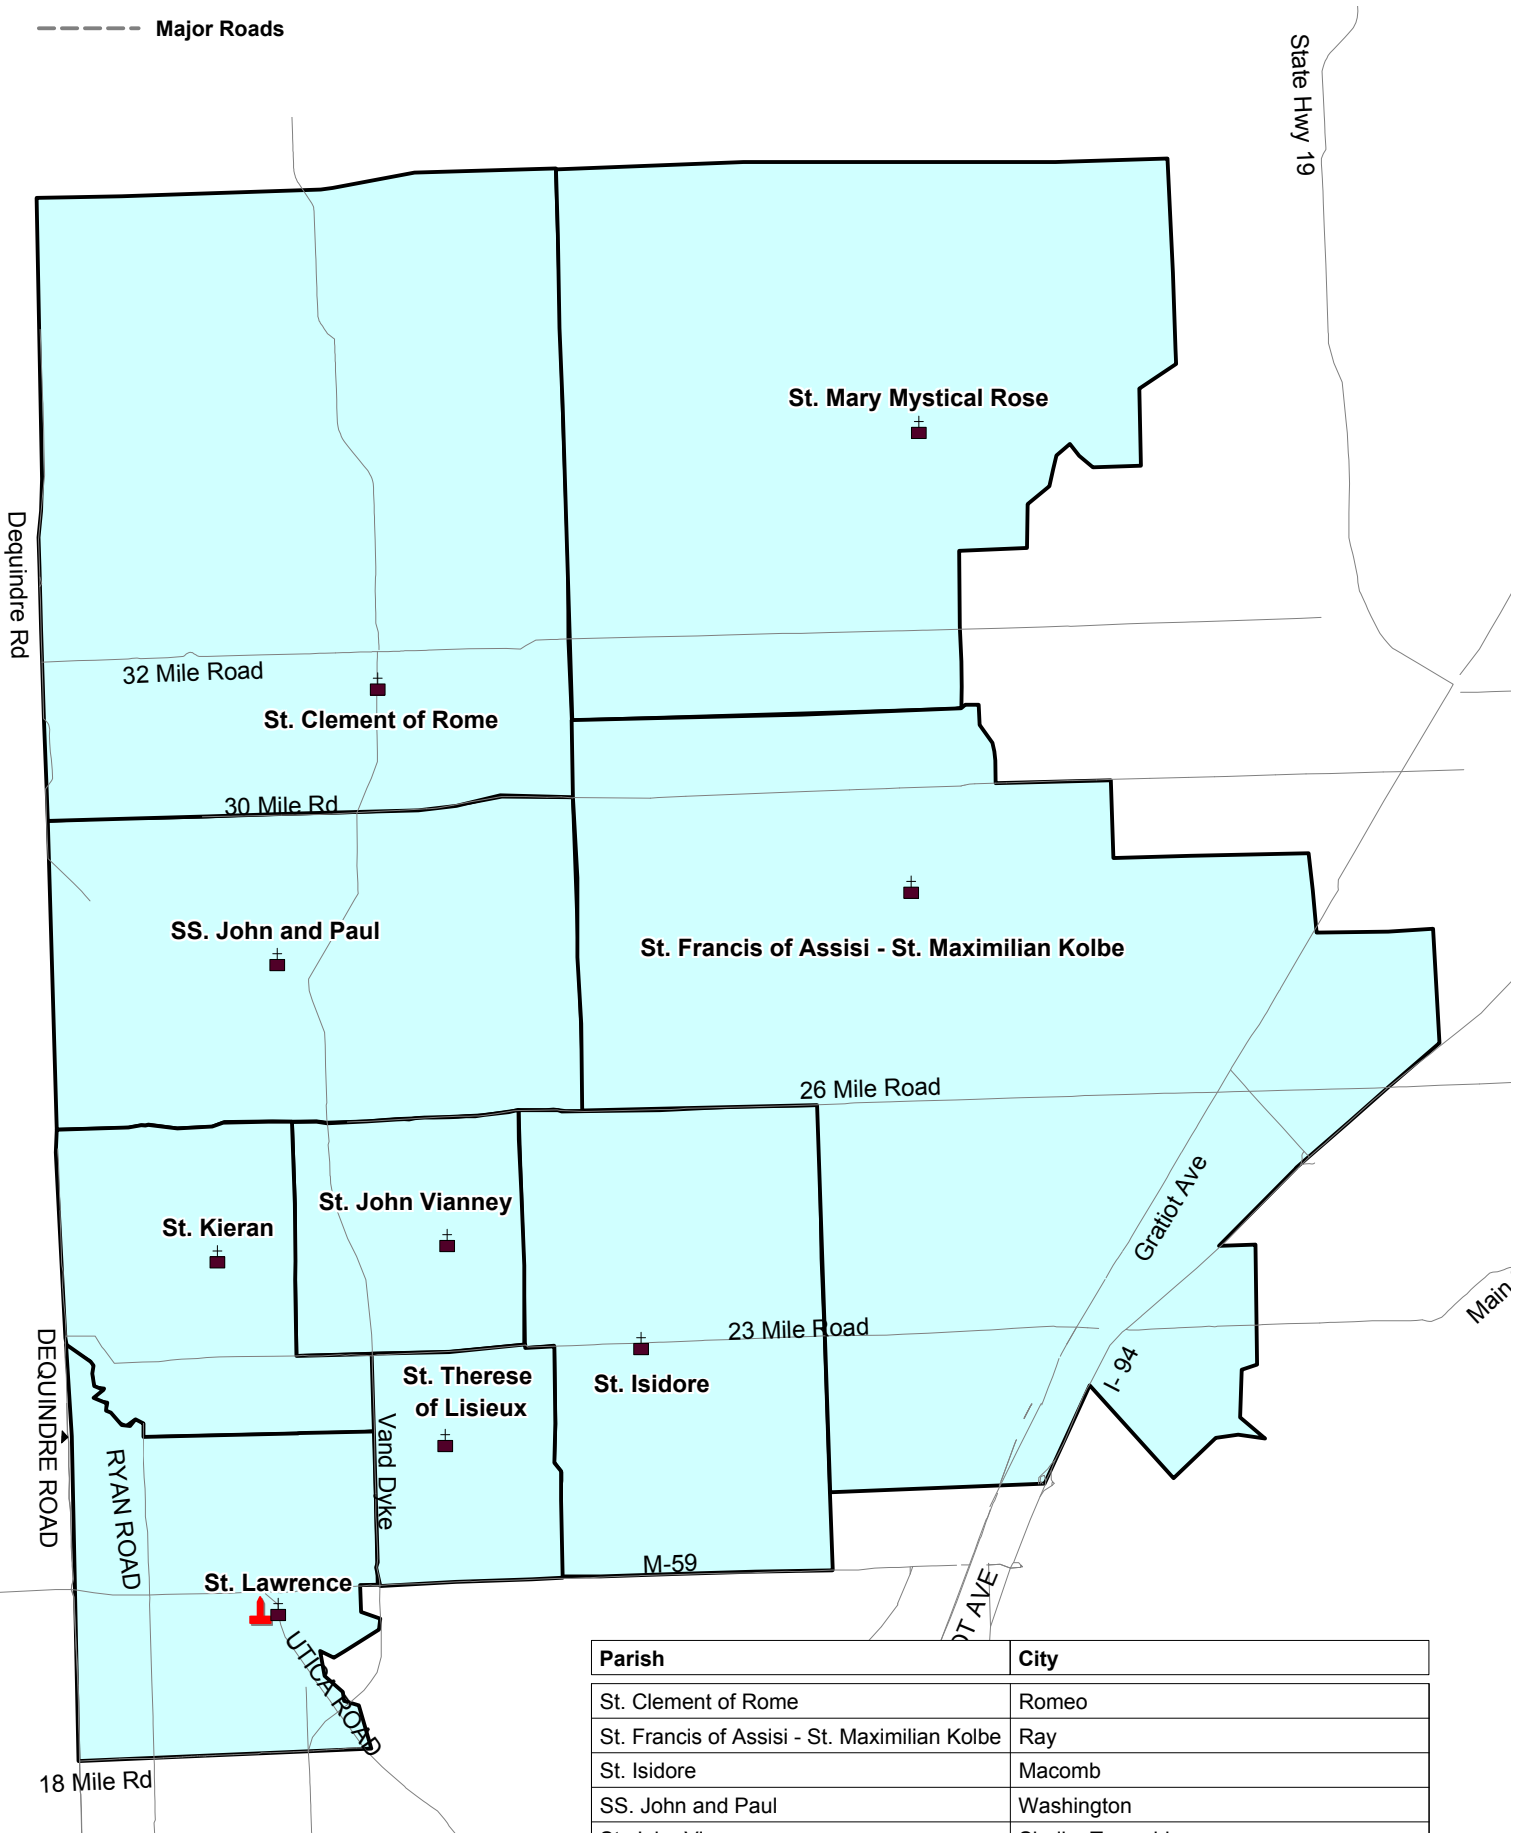

NORTHEAST REGION

NORTH MACOMB VICARIATE

July, 2008

LEGEND

 Parish

 Parish Boundary

Schools

 Elementary / Middle

 Major Roads

Parish	City
St. Clement of Rome	Romeo
St. Francis of Assisi - St. Maximilian Kolbe	Ray
St. Isidore	Macomb
SS. John and Paul	Washington
St. John Vianney	Shelby Township
St. Kieran	Shelby Township
St. Lawrence	Utica
St. Mary Mystical Rose	Armada
St. Therese of Lisieux	Shelby Township

School	City	Level
St. Lawrence	Utica	EL