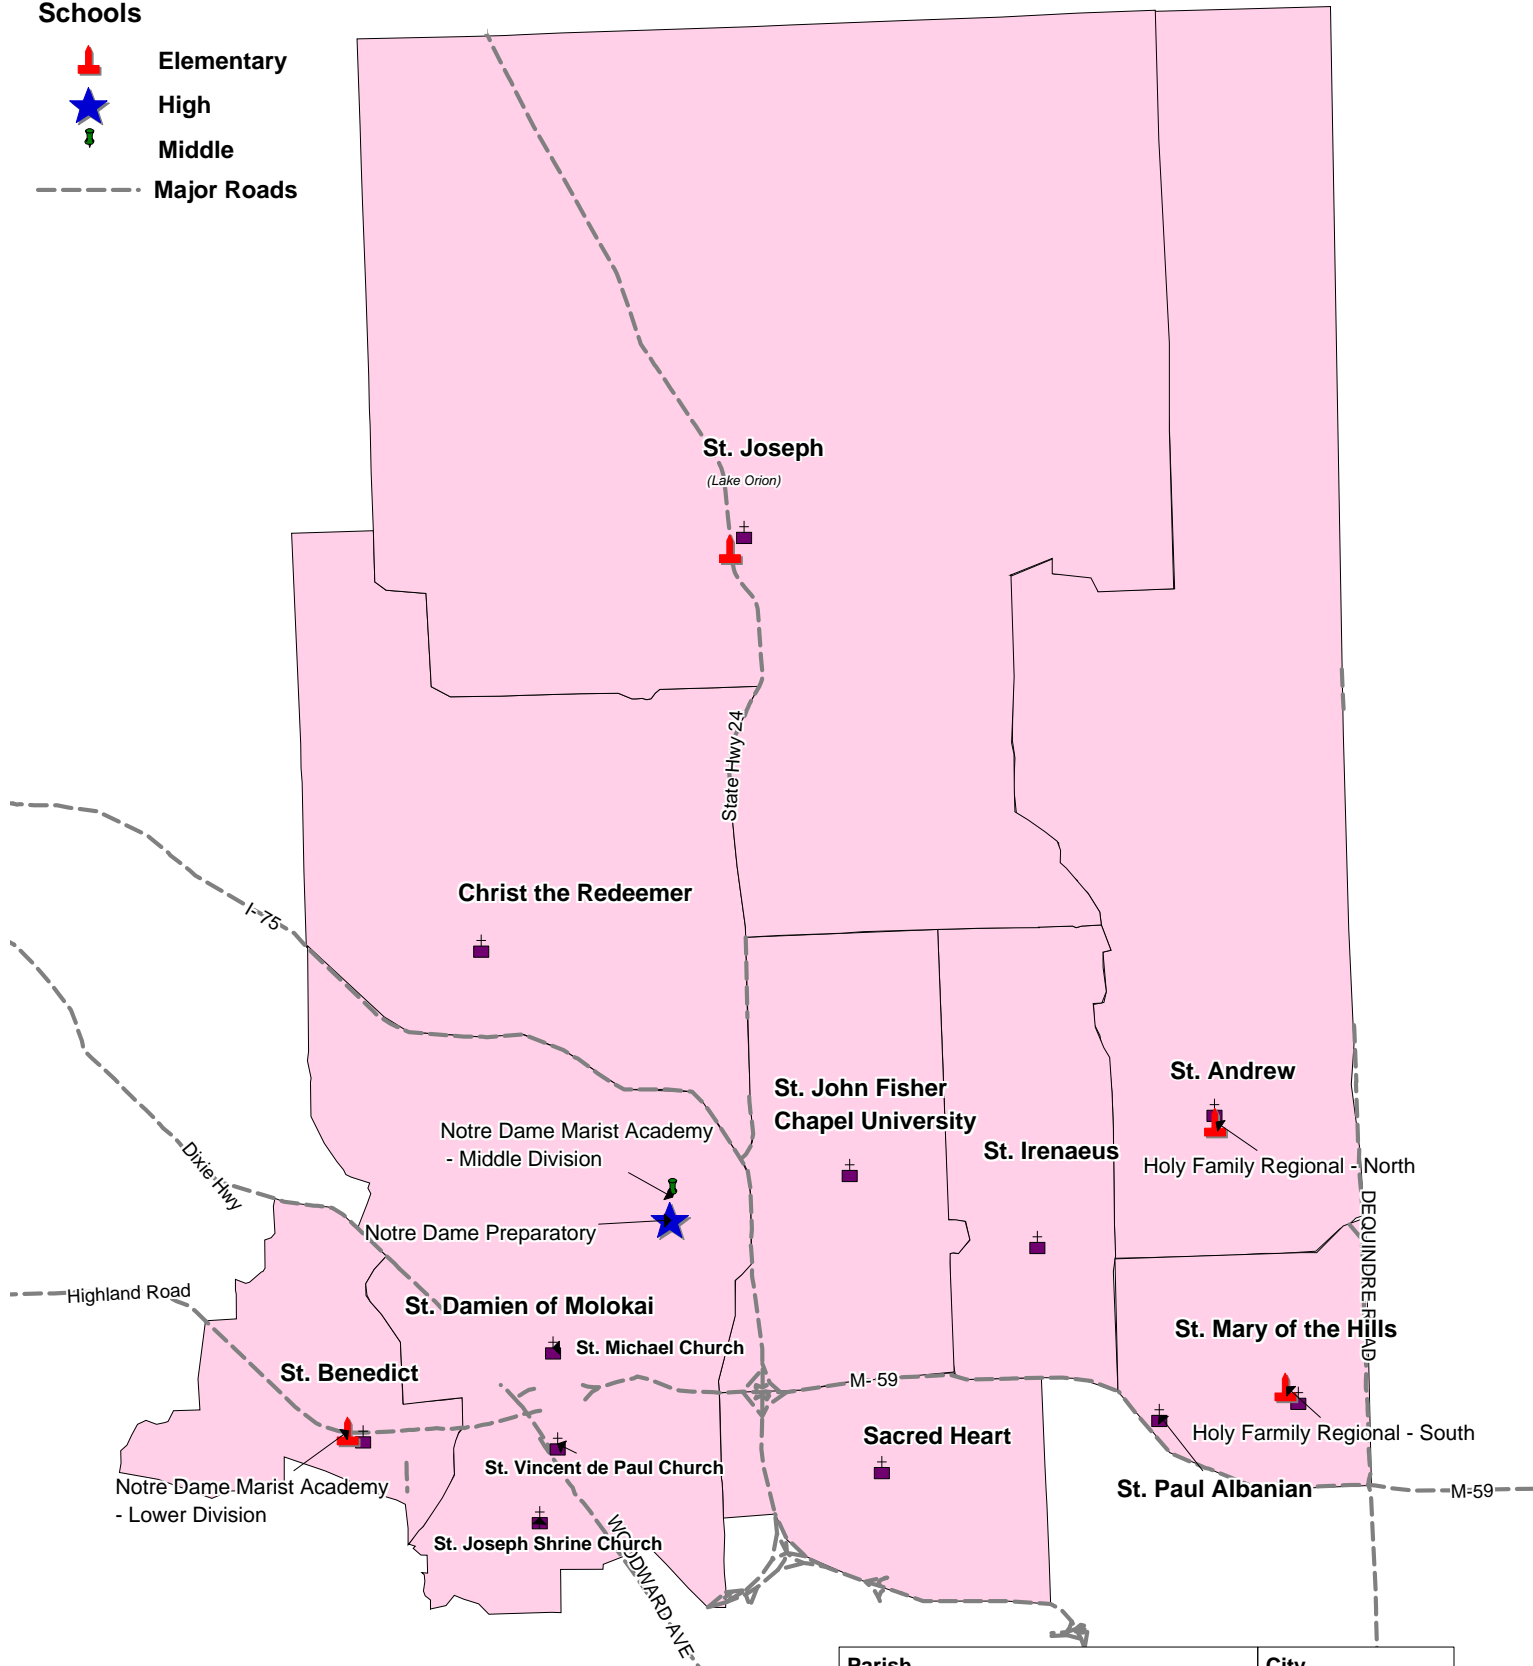

# NORTHWEST REGION PONTIAC AREA VICARIATE

October, 2009

**LEGEND**

-  Parish (unless noted otherwise)
-  Parish Boundary
- Schools**
-  Elementary
-  High
-  Middle
-  Major Roads

School	City	Level
Holy Family Regional - North	Rochester	EL
Holy Family Regional - South	Rochester	EL
Notre Dame Marist Academy - Lower Division	Waterford	EL
St. Joseph	Lake Orion	EL
Notre Dame Preparatory	Pontiac	HS
Notre Dame Marist Academy - Middle Division	Pontiac	MS

Parish	City
Christ the Redeemer	Orion
Sacred Heart	Auburn Hills
St. Andrew	Rochester
St. Benedict	Waterford
St. Damien Molokai	Pontiac
St. Joseph Shrine Church	Pontiac
St. Michael Church	Pontiac
St. Vincent de Paul Church	Pontiac
St. Irenaeus	Rochester Hills
St. John Fisher Chapel University	Auburn Hills
St. Joseph	Lake Orion
St. Mary of the Hills	Rochester Hills
St. Paul Albanian	Rochester Hills