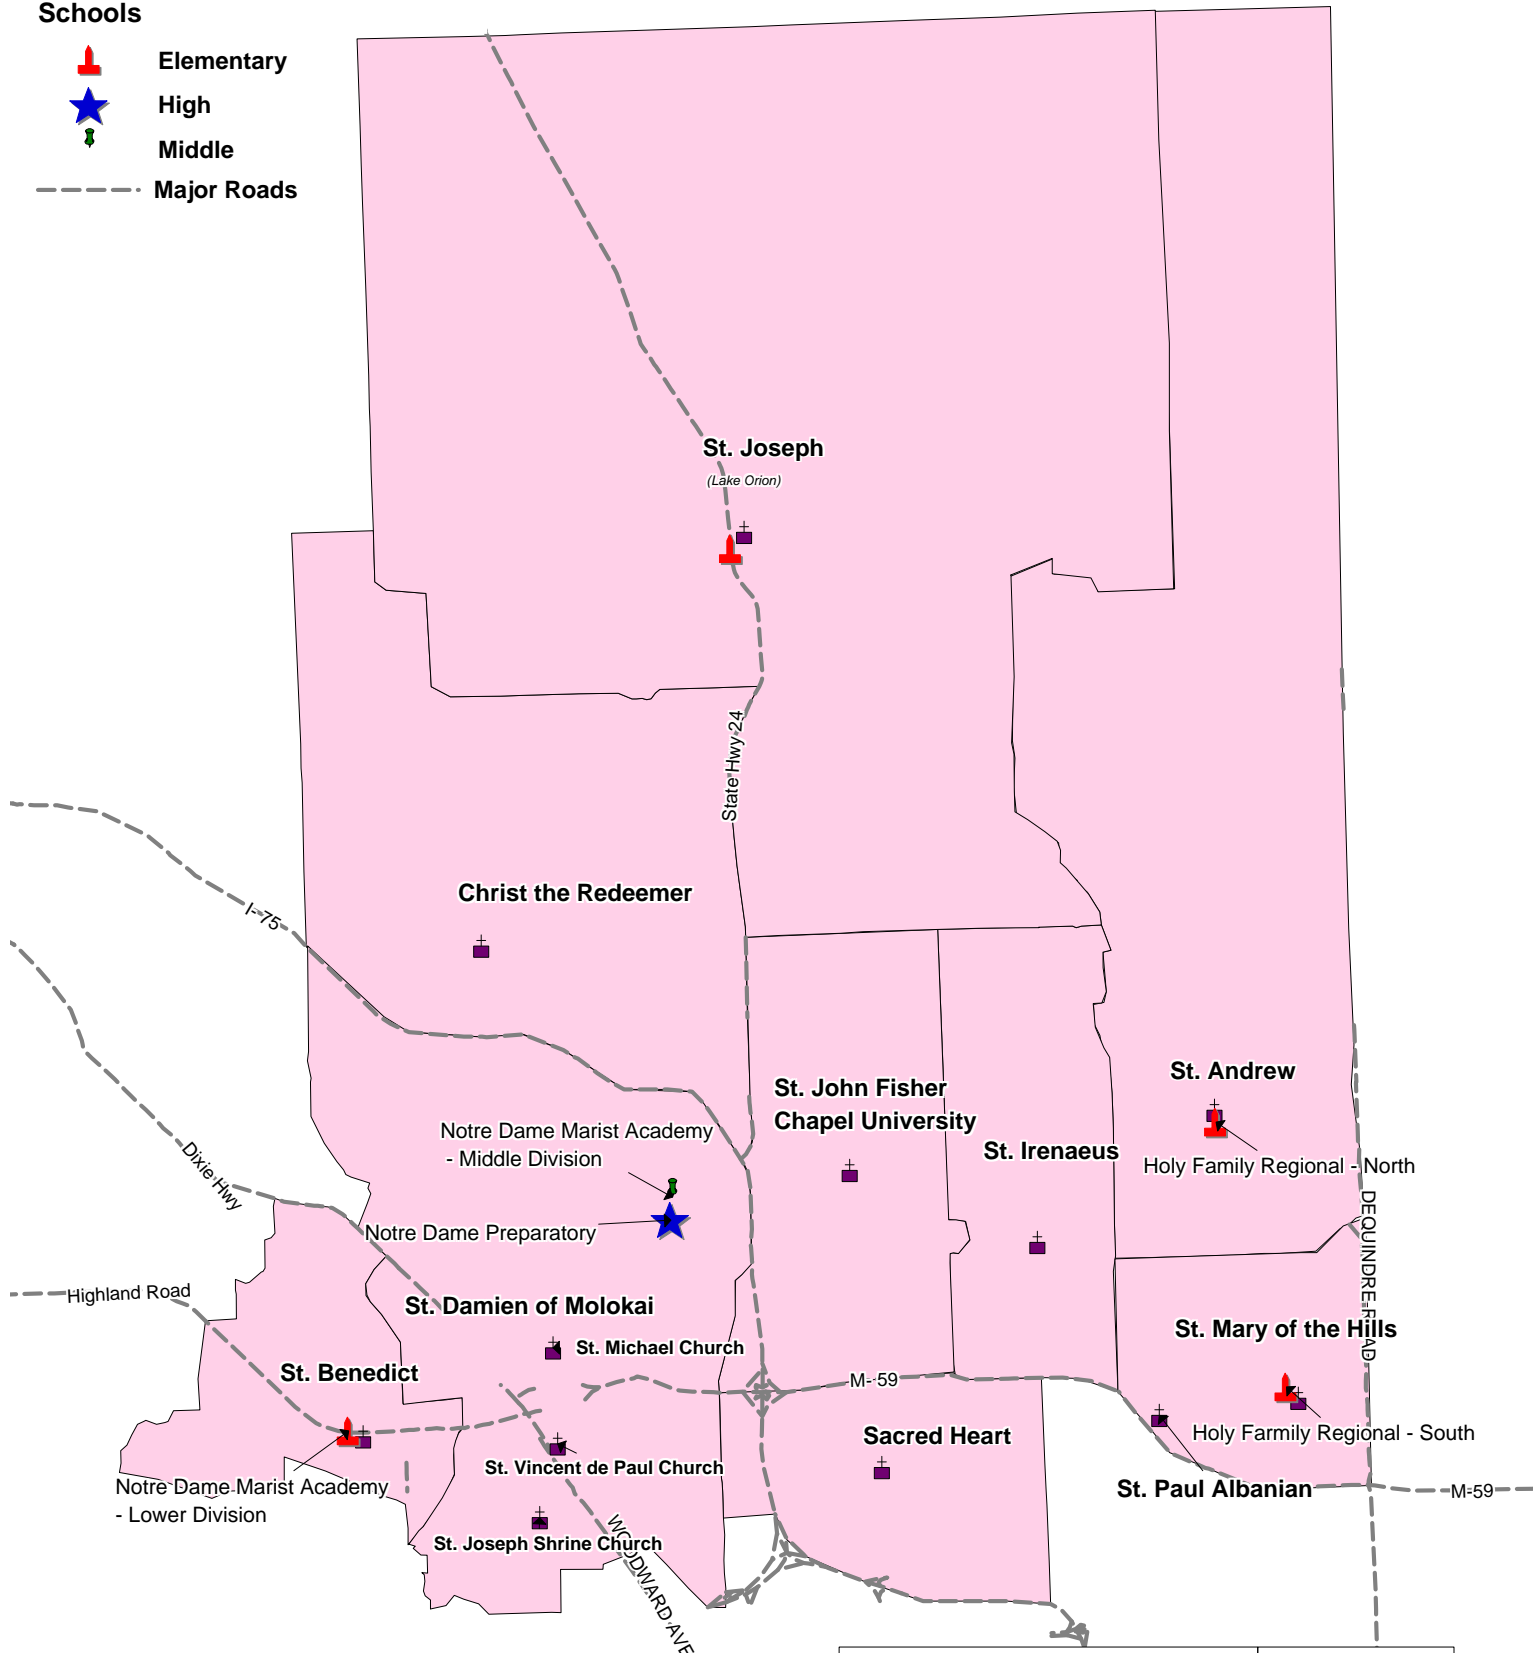

# NORTHWEST REGION PONTIAC AREA VICARIATE

October, 2009

**LEGEND**

-  Parish (unless noted otherwise)
-  Parish Boundary
- Schools**
-  Elementary
-  High
-  Middle
-  Major Roads

School	City	Level
Holy Family Regional - North	Rochester	EL
Holy Family Regional - South	Rochester	EL
Notre Dame Marist Academy - Lower Division	Waterford	EL
St. Joseph	Lake Orion	EL
Notre Dame Preparatory	Pontiac	HS
Notre Dame Marist Academy - Middle Division	Pontiac	MS

Parish	City
Christ the Redeemer	Orion
Sacred Heart	Auburn Hills
St. Andrew	Rochester
St. Benedict	Waterford
St. Damien Molokai	Pontiac
St. Joseph Shrine Church	Pontiac
St. Michael Church	Pontiac
St. Vincent de Paul Church	Pontiac
St. Irenaeus	Rochester Hills
St. John Fisher Chapel University	Auburn Hills
St. Joseph	Lake Orion
St. Mary of the Hills	Rochester Hills
St. Paul Albanian	Rochester Hills