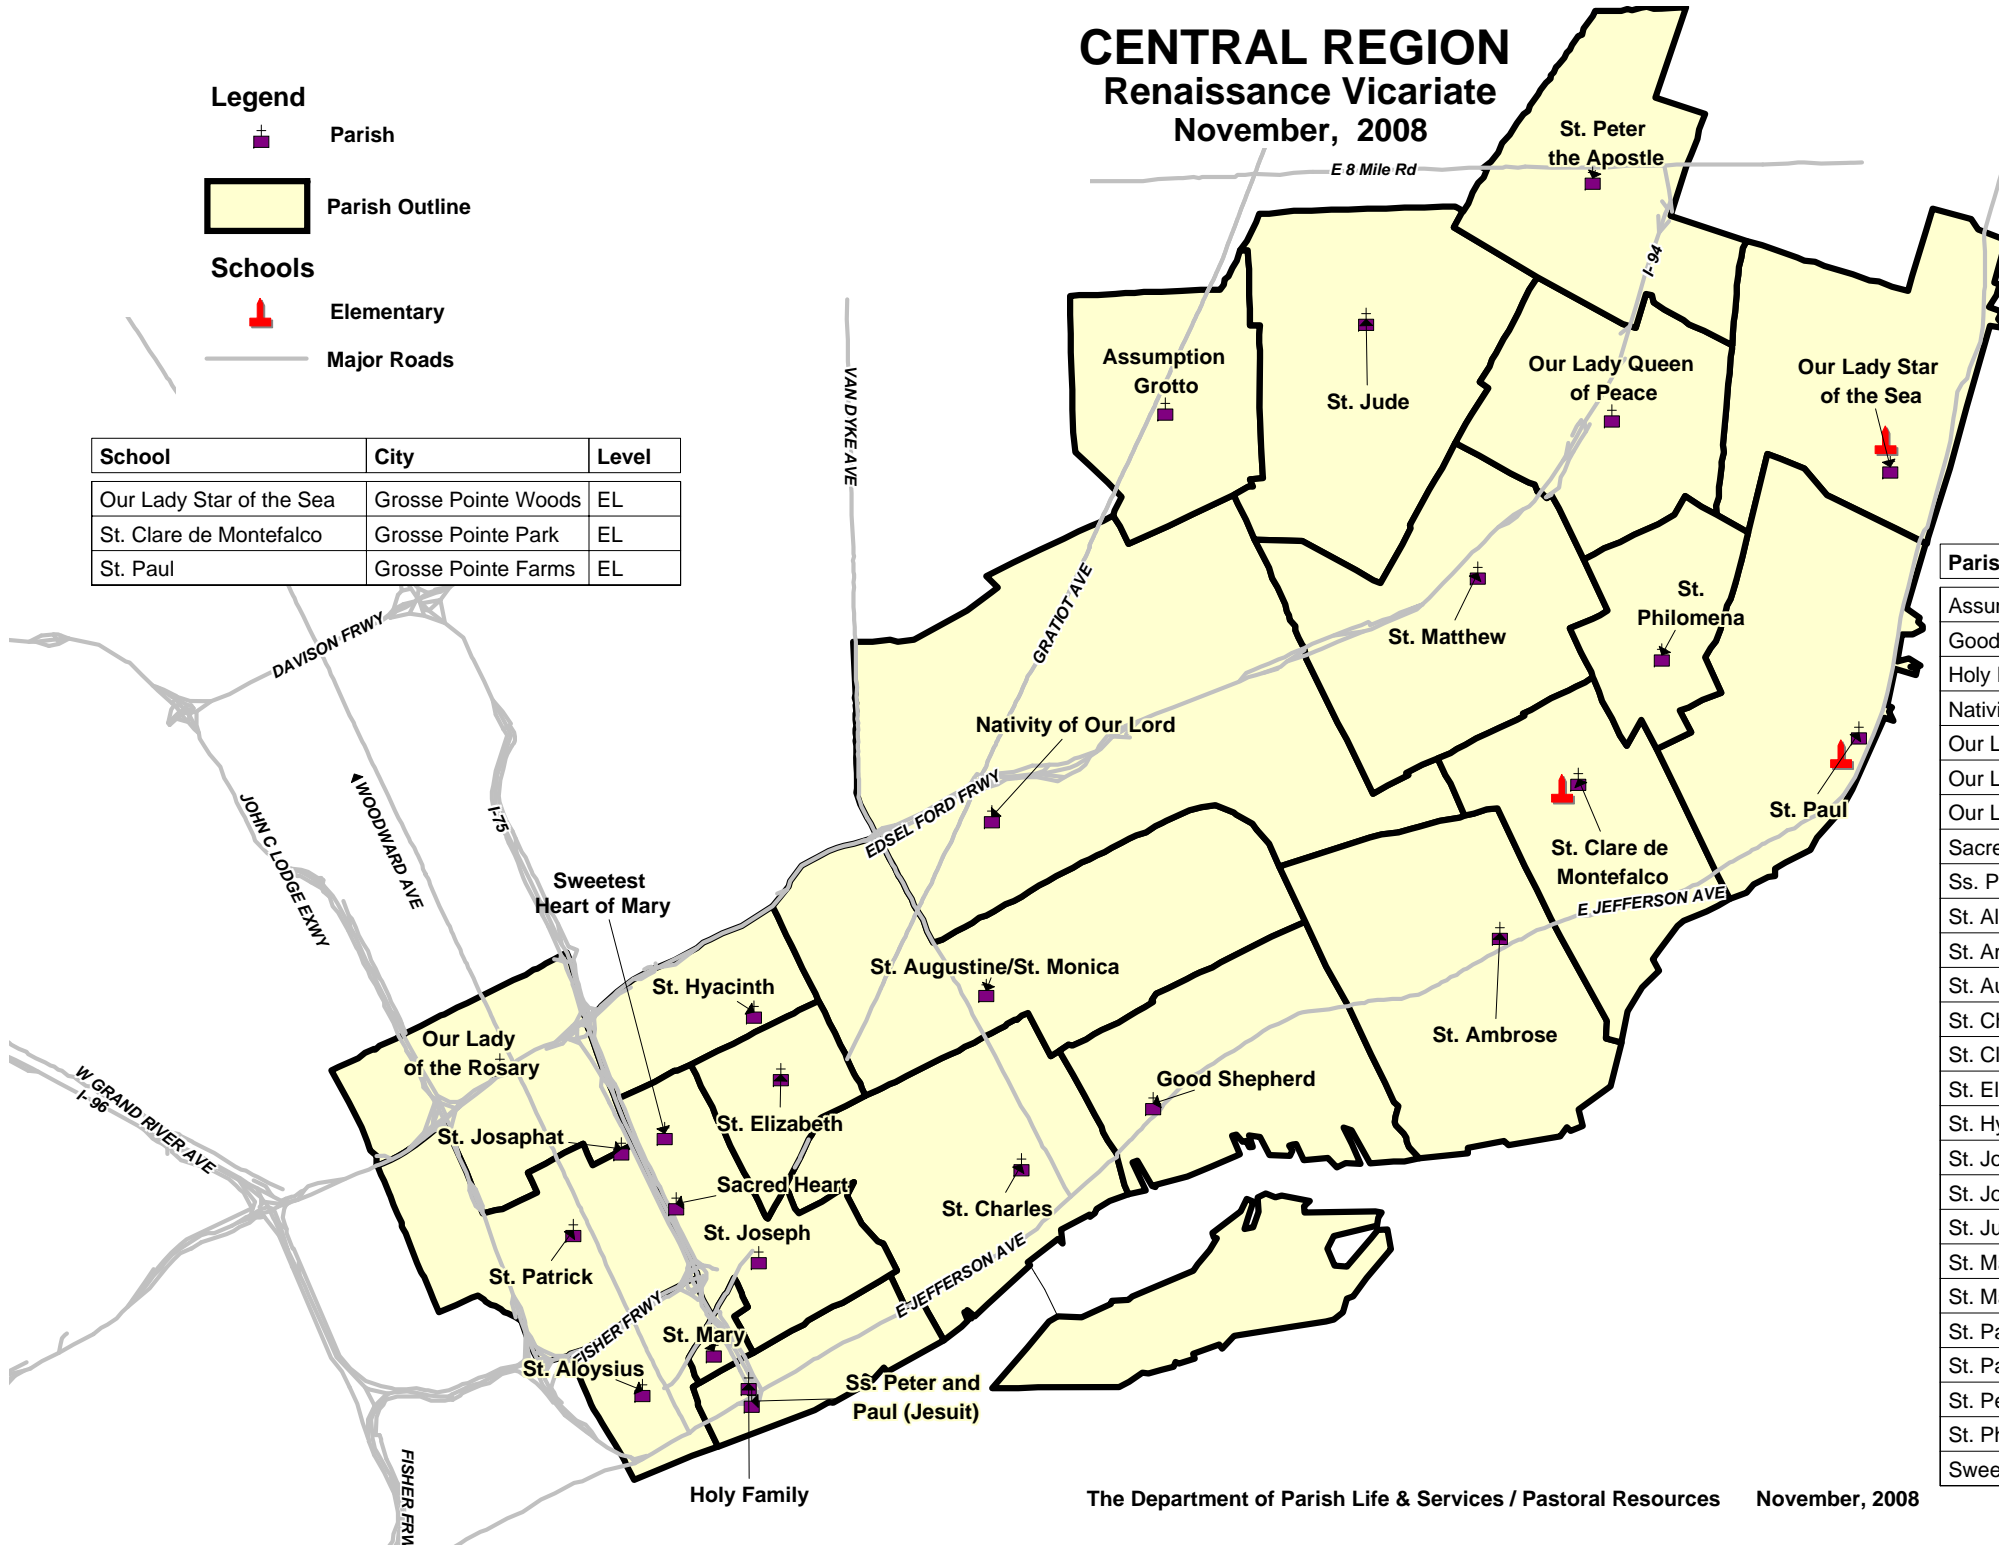

CENTRAL REGION Renaissance Vicariate November, 2008

Legend

 Parish

 Parish Outline

Schools

 Elementary

 Major Roads

School	City	Level
Our Lady Star of the Sea	Grosse Pointe Woods	EL
St. Clare de Montefalco	Grosse Pointe Park	EL
St. Paul	Grosse Pointe Farms	EL

Parish	City
Assumption Grotto	Detroit
Good Shepherd	Detroit
Holy Family	Detroit
Nativity of Our Lord	Detroit
Our Lady of the Rosary	Detroit
Our Lady Queen of Peace	Harper Woods
Our Lady Star of the Sea	Grosse Pointe Woods
Sacred Heart	Detroit
Ss. Peter and Paul (Jesuit)	Detroit
St. Aloysius	Detroit
St. Ambrose	Grosse Pointe Park
St. Augustine/St. Monica	Detroit
St. Charles	Detroit
St. Clare de Montefalco	Grosse Pointe Park
St. Elizabeth	Detroit
St. Hyacinth	Detroit
St. Josaphat	Detroit
St. Joseph	Detroit
St. Jude	Detroit
St. Mary	Detroit
St. Matthew	Detroit
St. Patrick	Detroit
St. Paul	Grosse Pointe Farms
St. Peter the Apostle	Harper Woods
St. Philomena	Detroit
Sweetest Heart of Mary	Detroit