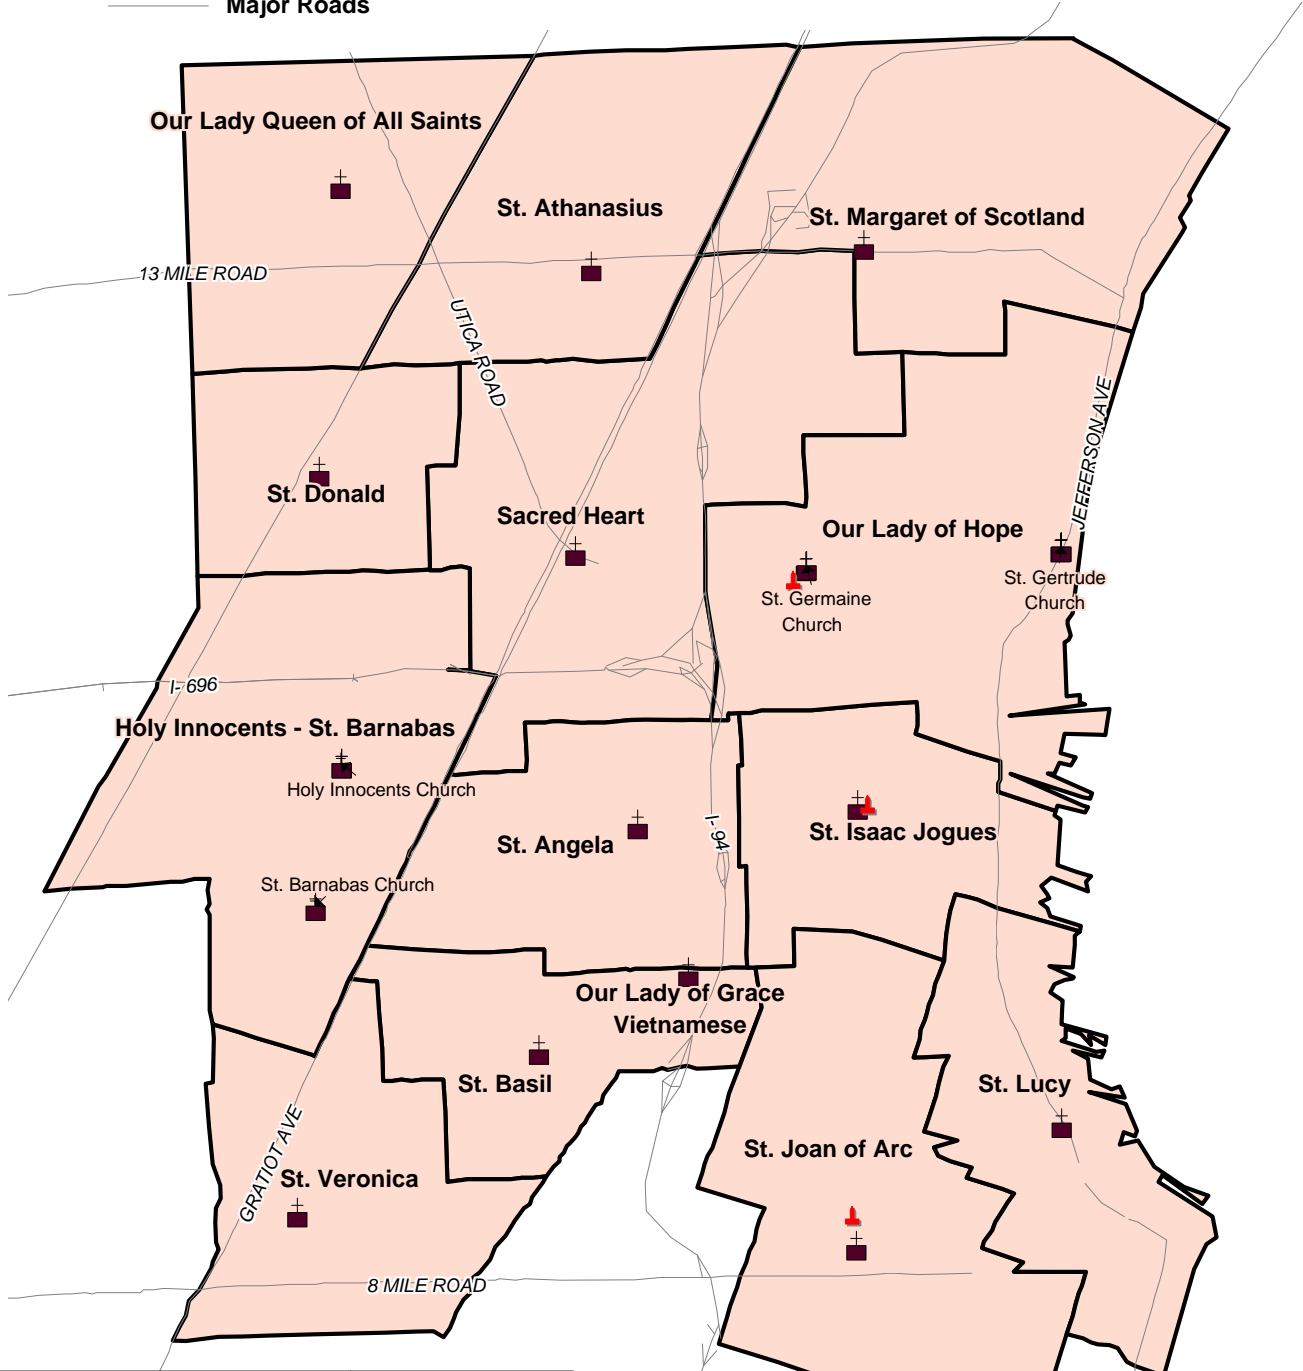

# NORTHEAST REGION

## SERF VICARIATE

July, 2009

### Legend

-  Parish (Unless noted otherwise)
-  Parish Outline
- Schools**
-  Elementray

Major Roads

Parish	City
Holy Innocents - St. Barnabas	Roseville
Holy Innocents Church	Roseville
St. Barnabas Church	Eastpointe
Our Lady of Grace Vietnamese	Eastpointe
Our Lady of Hope	St. Clair Shores
St. Germaine Church	St. Clair Shores
St. Gertrude Church	St. Clair Shores
Our Lady Queen of All Saints	Fraser
Sacred Heart	Roseville
St. Angela	Roseville
St. Athanasius	Roseville
St. Basil	Eastpointe
St. Donald	Roseville
St. Isaac Jogues	St. Clair Shores
St. Joan of Arc	St. Clair Shores
St. Lucy	St. Clair Shores
St. Margaret of Scotland	St. Clair Shores
St. Veronica	Eastpointe

School	City	Level
St. Germaine	St. Clair Shores	EL
St. Isaac Jogues	St. Clair Shores	EL
St. Joan of Arc	St. Clair Shores	EL