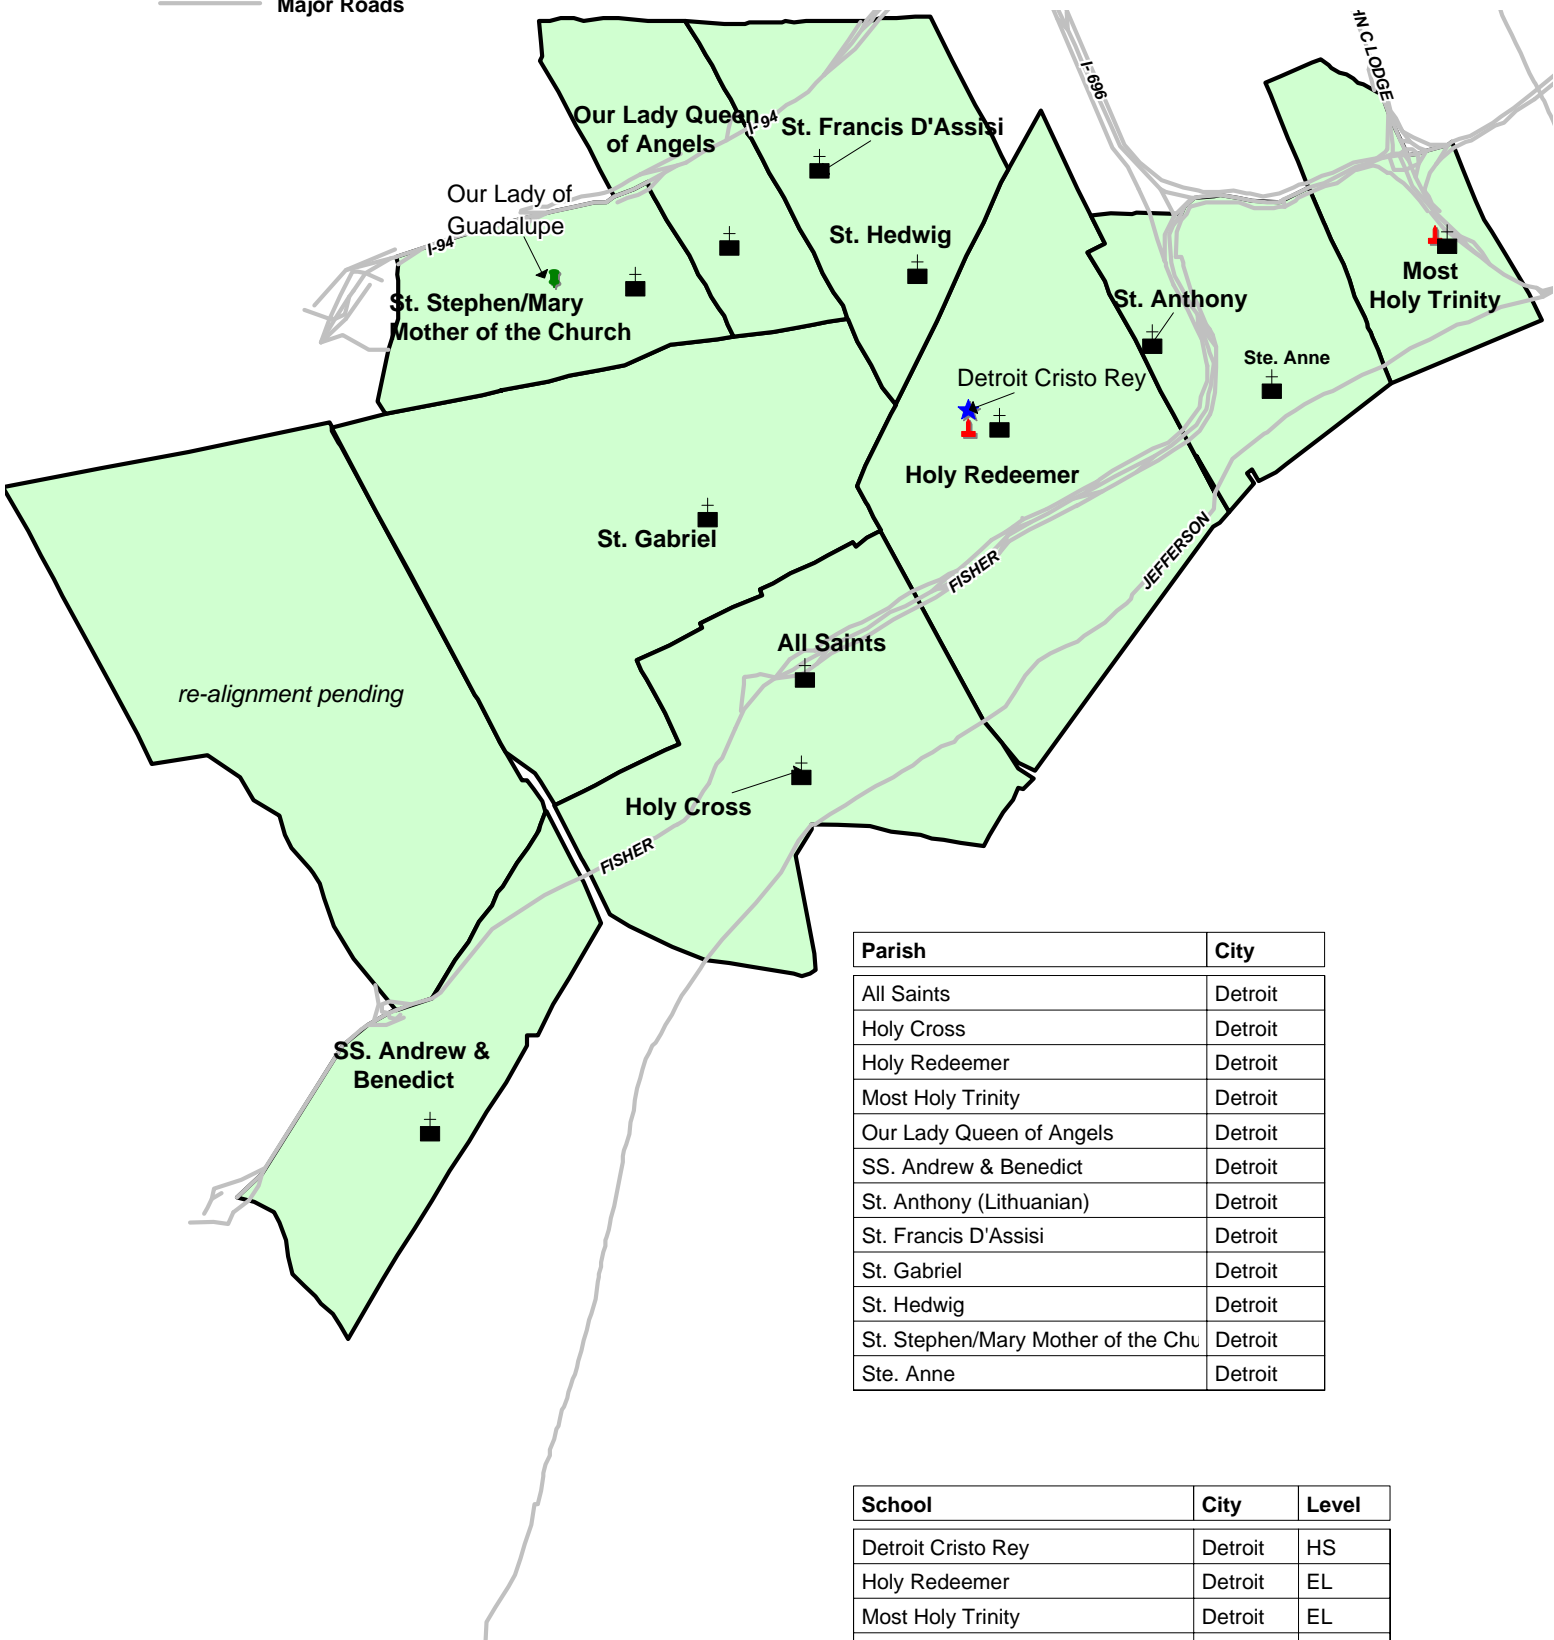

# CENTRAL REGION SOUTHWEST VICARIATE

November, 2008

**Legend**

-  Parish
-  Parish Outline
- Schools**
-  Elementary
-  Middle
-  High
-  Major Roads

Parish	City
All Saints	Detroit
Holy Cross	Detroit
Holy Redeemer	Detroit
Most Holy Trinity	Detroit
Our Lady Queen of Angels	Detroit
SS. Andrew & Benedict	Detroit
St. Anthony (Lithuanian)	Detroit
St. Francis D'Assisi	Detroit
St. Gabriel	Detroit
St. Hedwig	Detroit
St. Stephen/Mary Mother of the Church	Detroit
Ste. Anne	Detroit

School	City	Level
Detroit Cristo Rey	Detroit	HS
Holy Redeemer	Detroit	EL
Most Holy Trinity	Detroit	EL
Our Lady of Guadalupe Middle	Detroit	MS