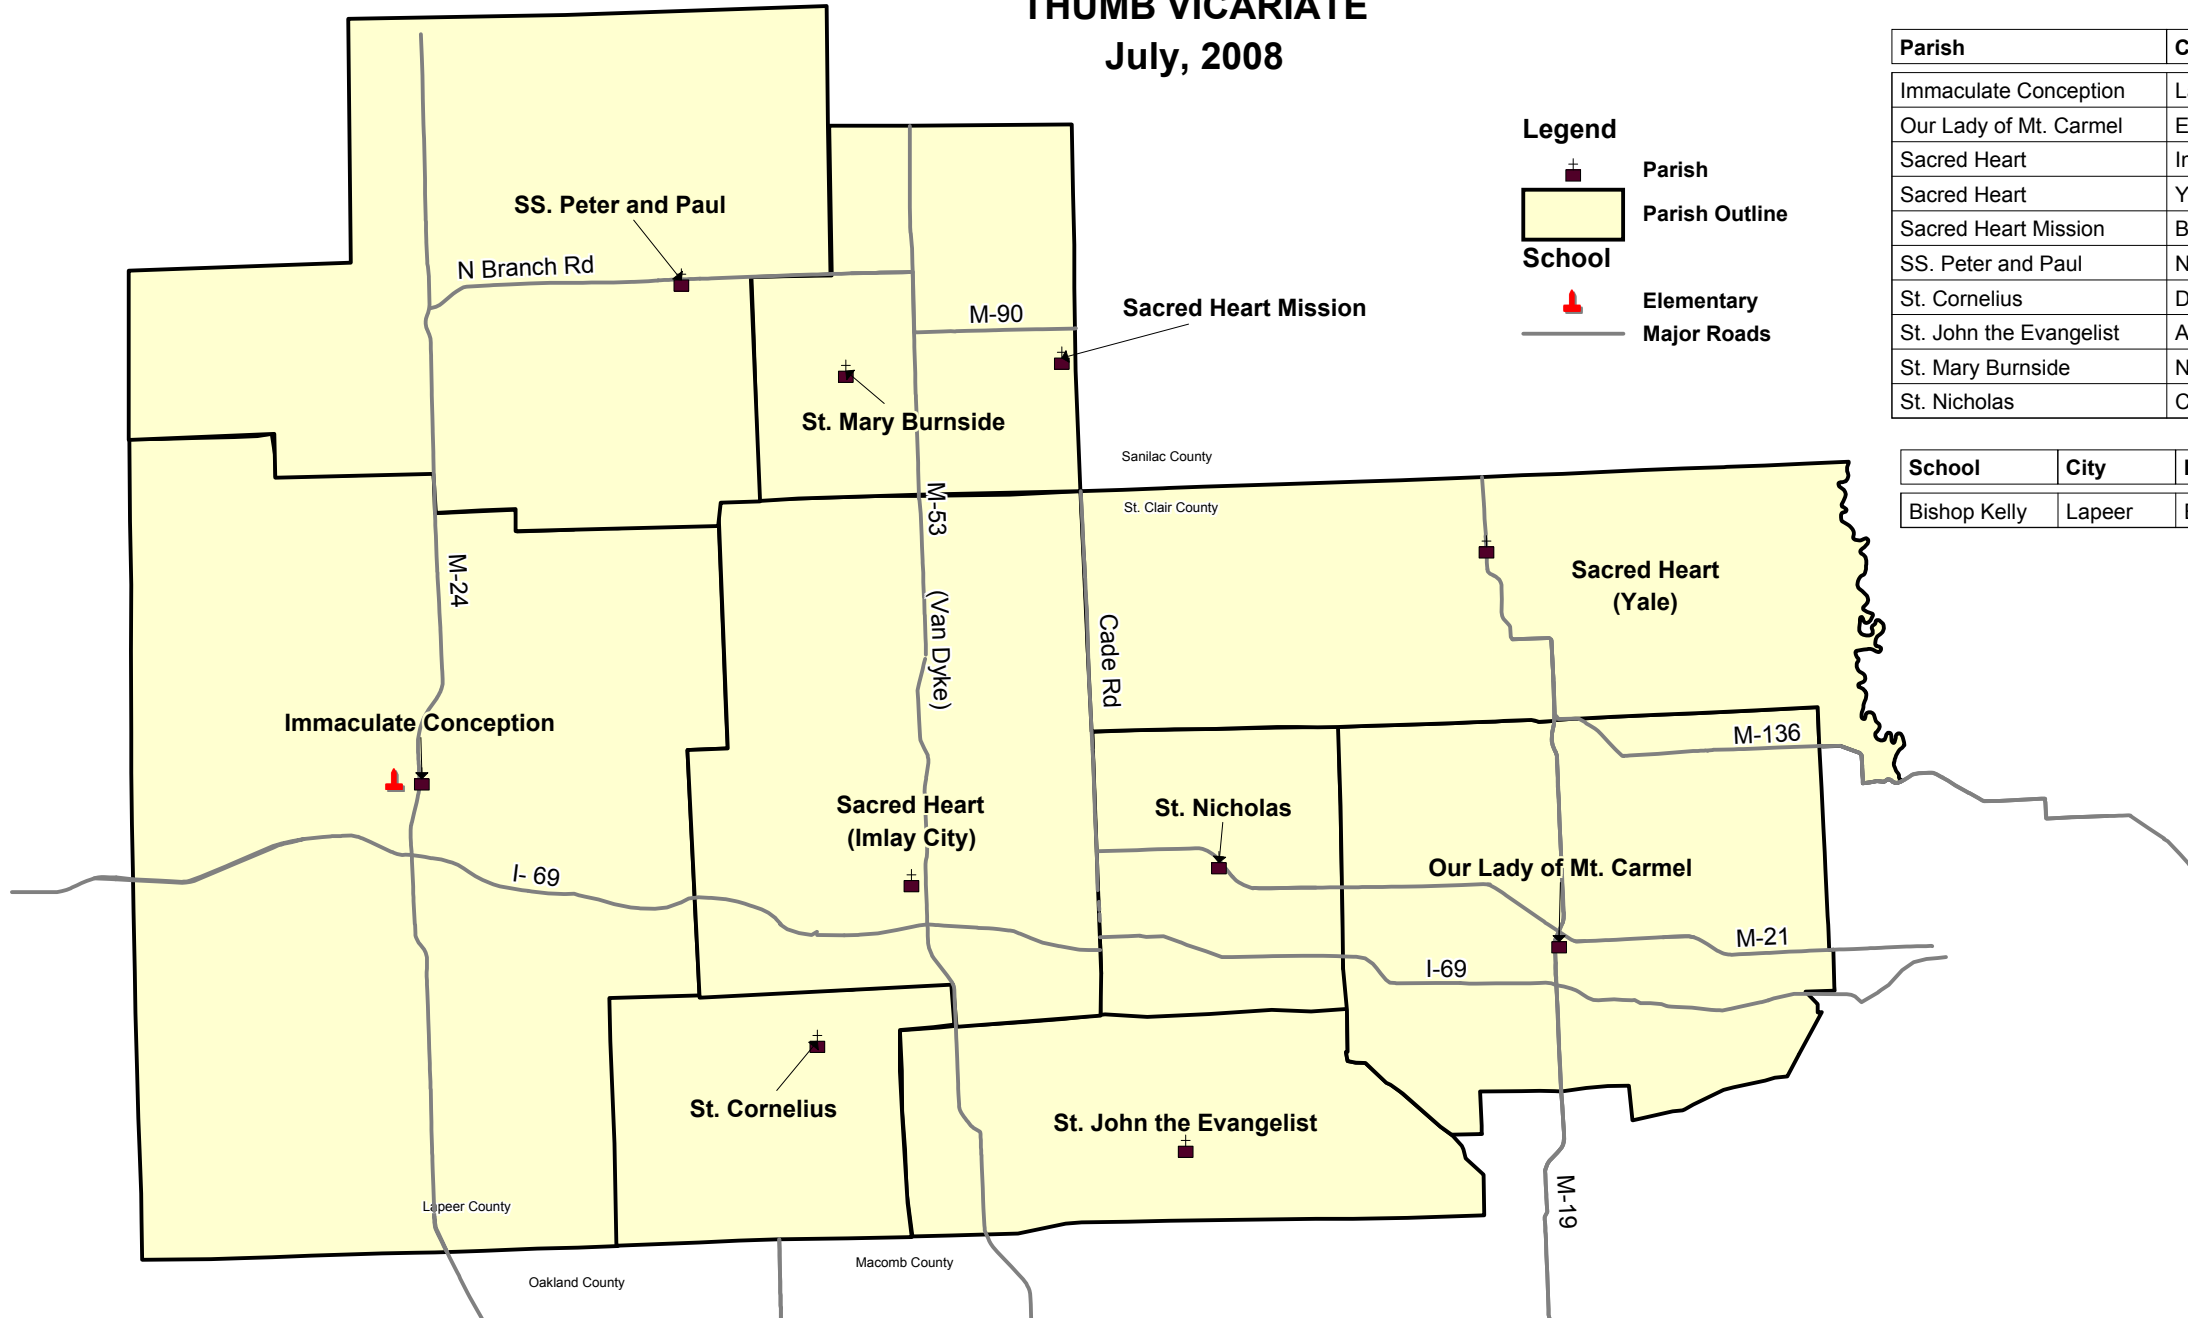

# NORTHWEST REGION THUMB VICARIATE July, 2008

### Legend

- Parish
- Parish Outline
- School
- Major Roads

Parish	City
Immaculate Conception	Lapeer
Our Lady of Mt. Carmel	Emmett
Sacred Heart	Imlay City
Sacred Heart	Yale
Sacred Heart Mission	Brown City
SS. Peter and Paul	North Branch
St. Cornelius	Dryden
St. John the Evangelist	Allenton
St. Mary Burnside	North Branch
St. Nicholas	Capac

School	City	Level
Bishop Kelly	Lapeer	EL