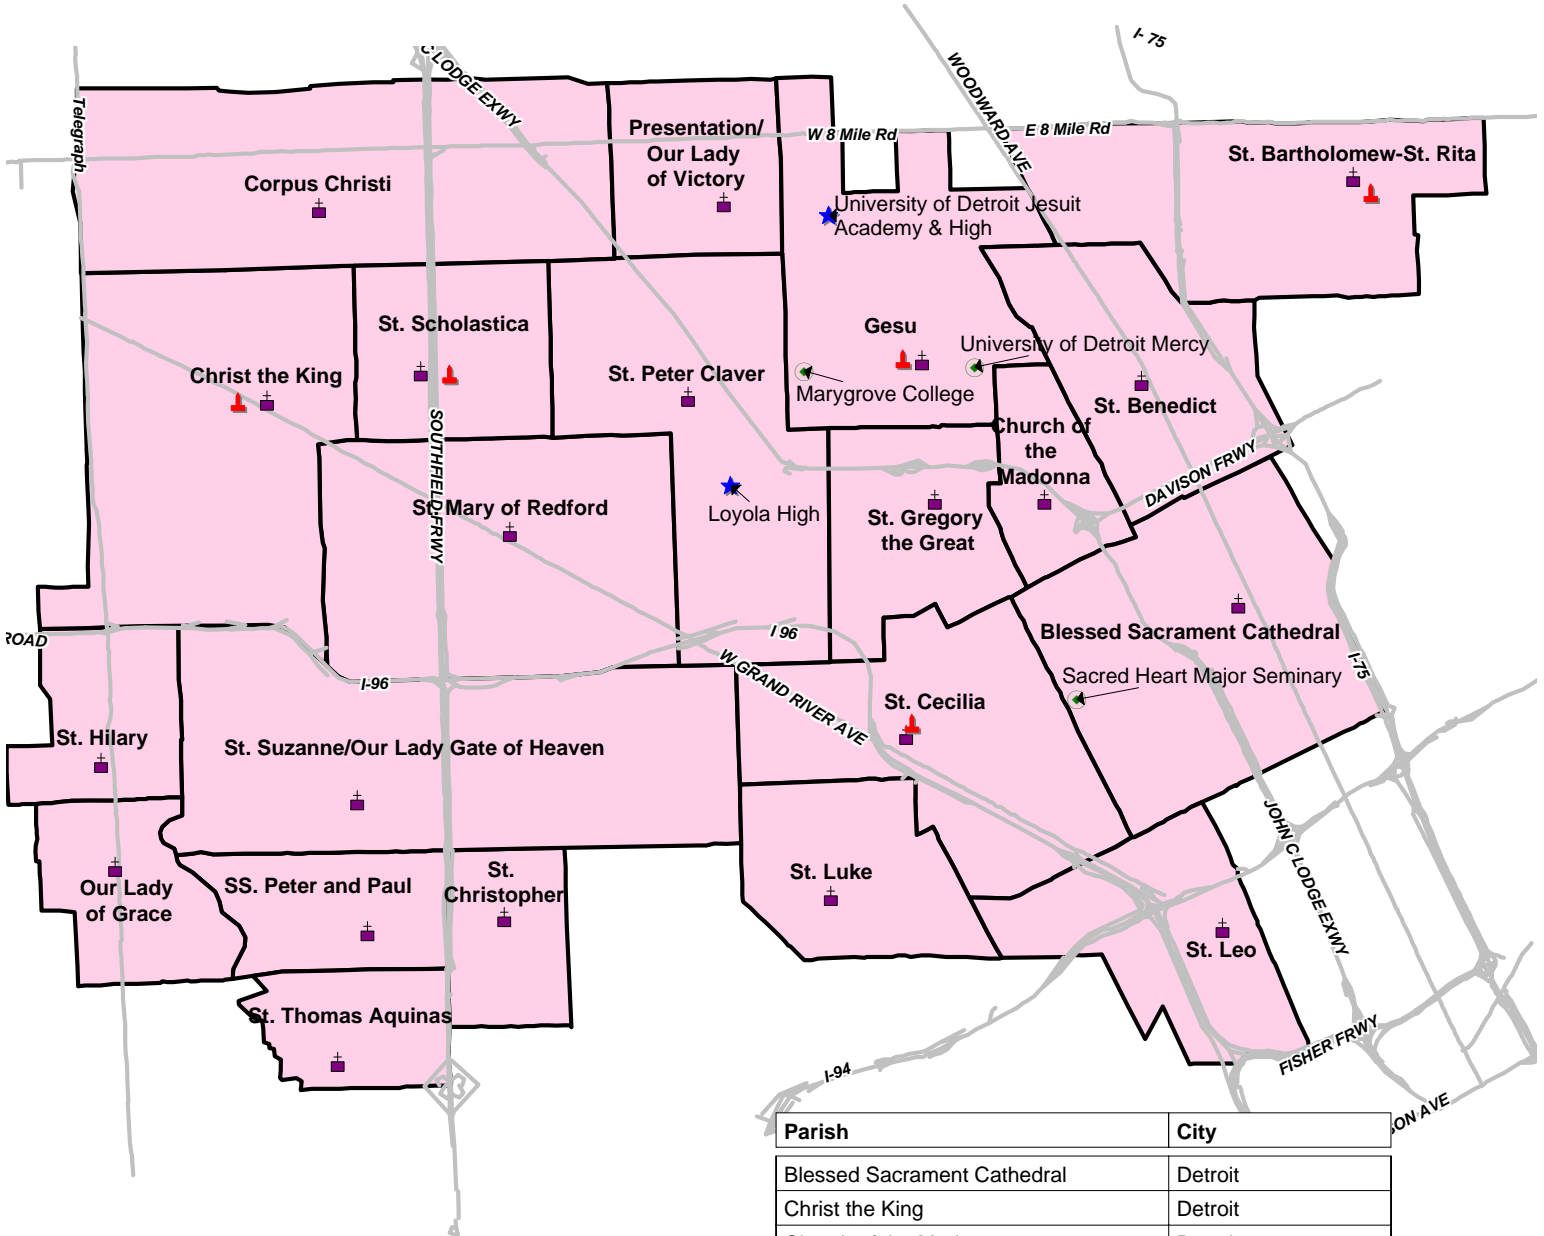

## Trinity Vicariate

July, 2009

 Parish Outline

### Schools

Elementary

High

College/University/Seminary

 Major Roads

School	City	Level
Christ The King	Detroit	EL
Gesu	Detroit	EL
St. Bartholomew	Detroit	EL
St. Cecelia	Detroit	EL
St. Scholastica	Detroit	EL
Loyola High	Detroit	HS
University of Detroit Jesuit Academy & High	Detroit	MS/HS
Sacred Heart Major Seminary	Detroit	Sem
Marygrove College	Detroit	Coll
University of Detroit Mercy	Detroit	Univ