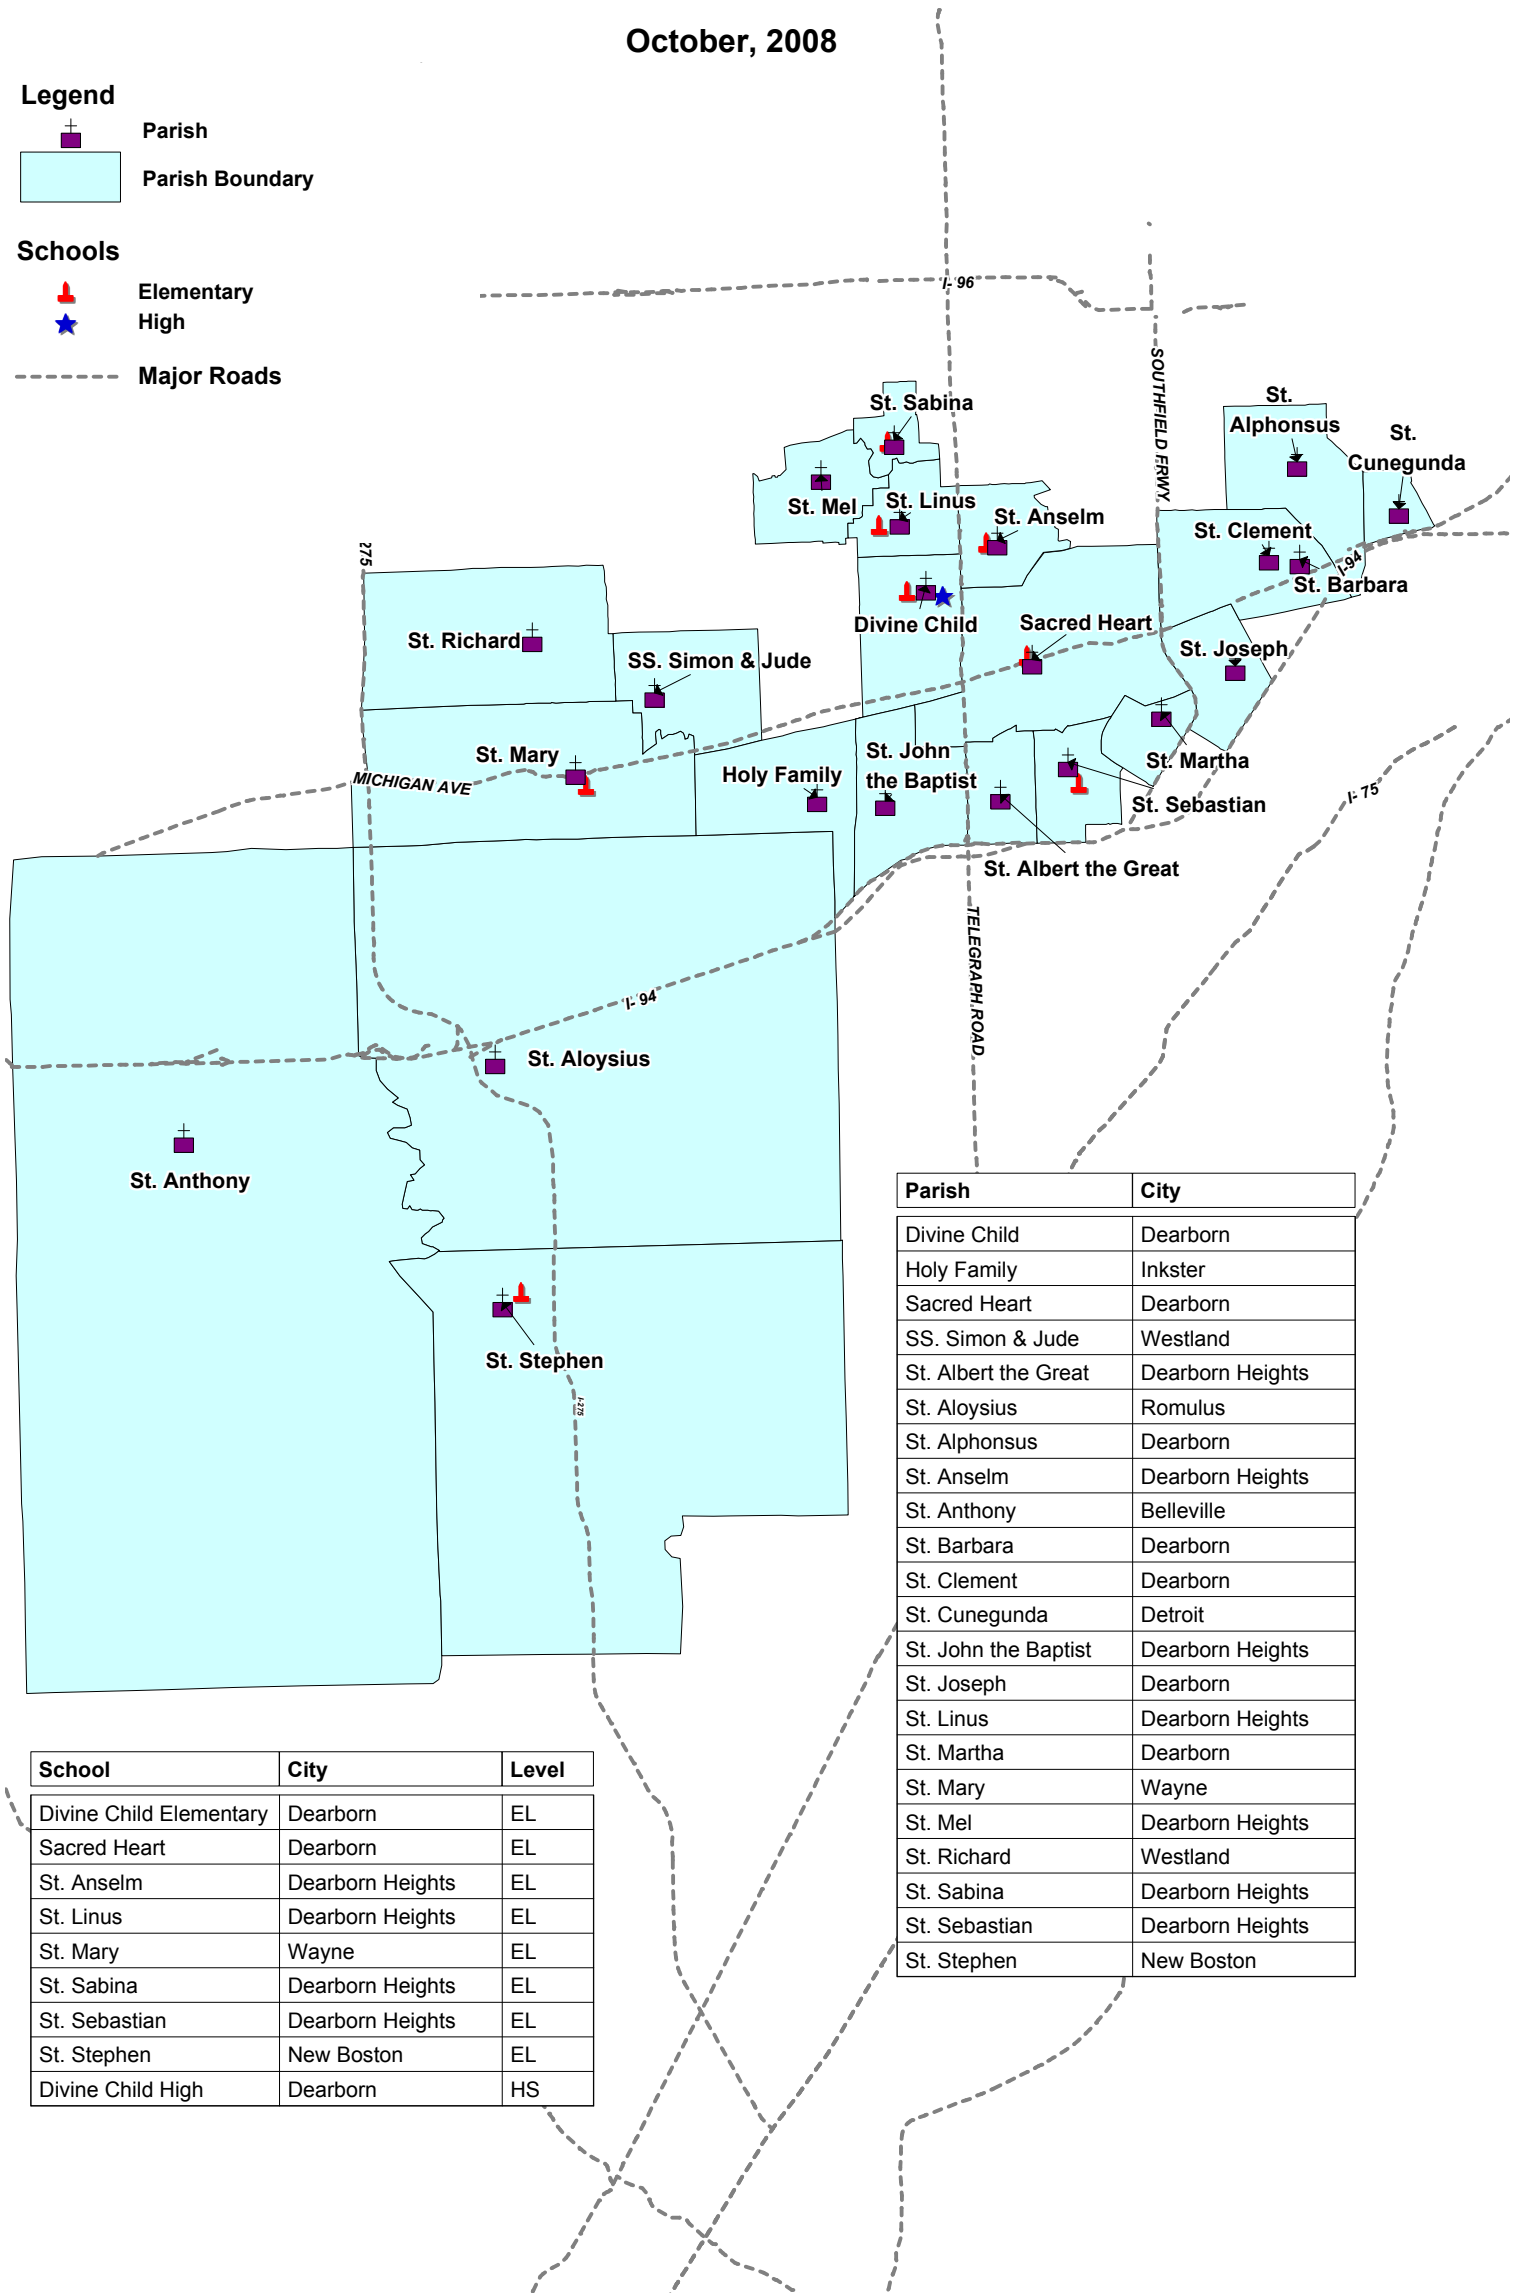

# SOUTH REGION WEST WAYNE VICARIATE

October, 2008

**Legend**

-  Parish
-  Parish Boundary

**Schools**

-  Elementary
-  High
-  Major Roads

Parish	City
Divine Child	Dearborn
Holy Family	Inkster
Sacred Heart	Dearborn
SS. Simon & Jude	Westland
St. Albert the Great	Dearborn Heights
St. Aloysius	Romulus
St. Alphonsus	Dearborn
St. Anselm	Dearborn Heights
St. Anthony	Belleville
St. Barbara	Dearborn
St. Clement	Dearborn
St. Cunegunda	Detroit
St. John the Baptist	Dearborn Heights
St. Joseph	Dearborn
St. Linus	Dearborn Heights
St. Martha	Dearborn
St. Mary	Wayne
St. Mel	Dearborn Heights
St. Richard	Westland
St. Sabina	Dearborn Heights
St. Sebastian	Dearborn Heights
St. Stephen	New Boston

School	City	Level
Divine Child Elementary	Dearborn	EL
Sacred Heart	Dearborn	EL
St. Anselm	Dearborn Heights	EL
St. Linus	Dearborn Heights	EL
St. Mary	Wayne	EL
St. Sabina	Dearborn Heights	EL
St. Sebastian	Dearborn Heights	EL
St. Stephen	New Boston	EL
Divine Child High	Dearborn	HS